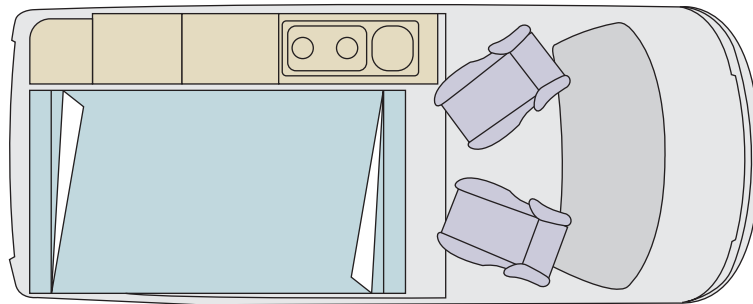

Technical characteristics

Engine

Capacity (ccm) 2.460

Power (kw/HP) 95,7/130

Dimensions

Length (mm.) 4.890

Width (mm.) 1.904

High / with pop-up roof opened (mm.) 1.990 / 3.100

Weight (kg.) 2.293

Drinking water tank capacity (L) 30

Example of standard motorhome with 4 seats. The outer/inner design could be modified without previous warning