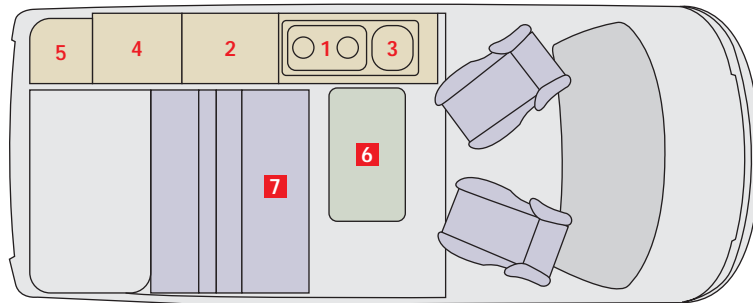

Technical characteristics

Engine

Capacity (ccm) 2.460

Power (kw/HP) 95,7/130

Dimensions

Length (mm.) 4.890

Width (mm.) 1.904

High / with pop-up roof opened (mm.) 1.990 / 3.100

Weight (kg.) 2.293

Drinking water tank capacity (L) 30

Example of standard motorhome with 4 seats. The outer/inner design could be modified without previous warning