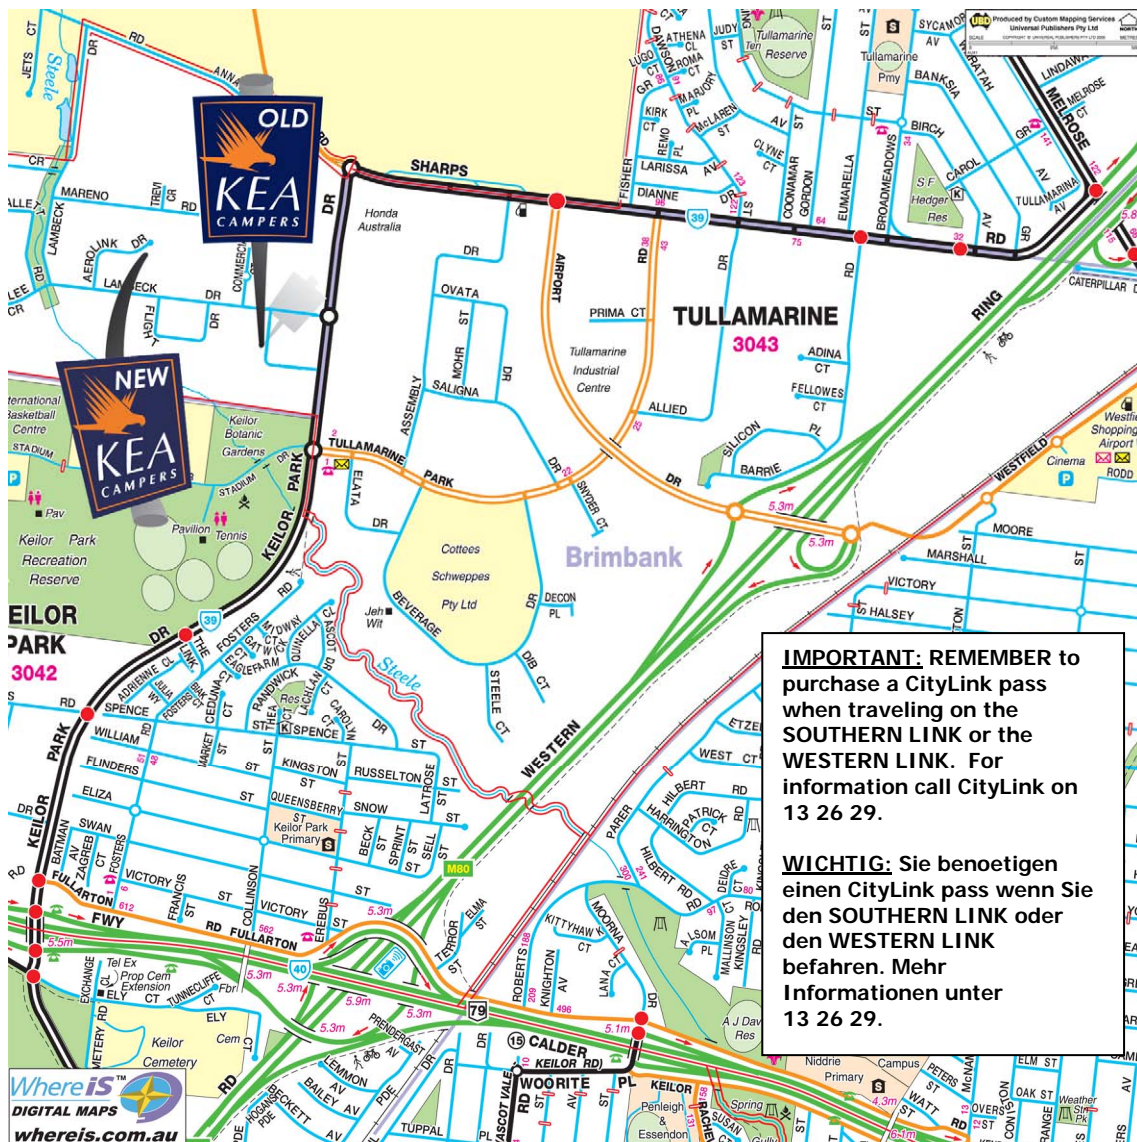

Melbourne Depot

KEA Campers (Australia)
11 Aerolink Drive
Tullamarine, VIC 3043

Airport to Depot: approx. 15 min.

Phone: **03-8336-1810**
Helpline: **1-800-252-556**

Mon – Fri **8:00 – 17:00**
Sat, Sun **8:00 – 13:00**
Public Holidays **8:00 – 17:00**
Christmas Day **Closed**