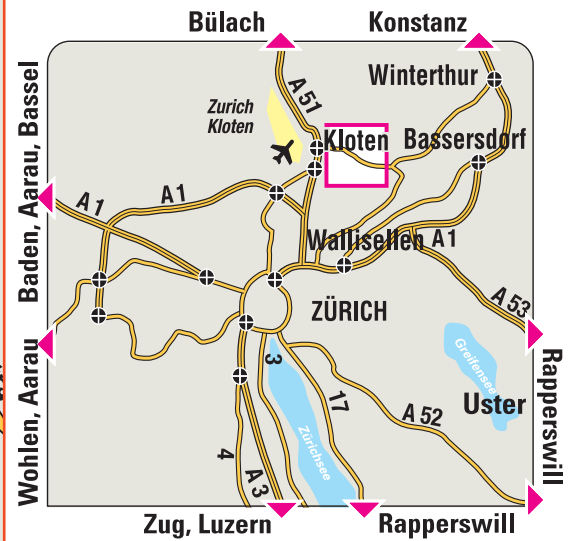

RENAULT EURODRIVE / M.D.S.
Zurich Kloten airport

→ PICK-UP SERVICE - Daily.

When your flight arrives, as specified in your booking, call our representative on **+41 (0)43 500 42 04**, or **0800 700 201** from the airport, using a landline (free phone number accessible from most public telephones). A free minibus service will pick you up.

→ RETURN SERVICE - Daily.

Return address: as above.
A free minibus service will take you to the airport.

Switchboard hours:

Monday to Friday, from 9:00 am to 5:00 pm, except on public holidays.
☎ +41 (0)43 500 42 04
@ mds.zurich@mdsparc.com

Public holidays: 01/01 - 06/04
- 09/04 - 01/05 - 17/05 - 28/05
- 01/08 - 25/12 - 26/12

CAUTION!

- **For pick-ups:** if you do not send a flight number, then you must make an appointment with your center no later than 3 working days before the agreed pick-up date*.
- **For drop-offs:** you must make an appointment with your center no later than 3 working days before the agreed drop-off date*.
- You will wait up to 30 minutes maximum beyond the agreed time and one hour after flight arrival statement.

CONTACT YOUR DELIVERY CENTER...

Amsterdam +31 (0)20 890 38 46
Avignon +33 (0)4 26 07 74 54
Barcelona +34 93 184 56 71
Biarritz +33 (0)5 24 62 06 62
Bordeaux +33 (0)6 74 78 65 08
Brest +33 (0)6 63 05 88 79
Brussels +32 (0)2 721 05 92
+32 (0)2 800 09 73
+32 (0)2 800 09 74

Calais +33 (0)6 07 32 15 43
Frankfurt +49 (0)69 257 385 652
Geneva +33 (0)6 84 97 25 47
Lisbon +351 21 846 27 97
London +44 (0)20 881 996 91
Lyon +33 (0)4 72 48 42 02
Madrid +34 91 329 29 11
+34 91 329 27 10
Marseille +33 (0)4 42 14 31 49

Milan +39 0240 708 236
Montpellier +33 (0)6 08 02 26 11
+33 (0)6 81 08 81 14
Munich +49 (0)69 33 29 62 46
Nantes +33 (0)2 40 75 73 51
Nice +33 (0)4 92 29 13 83
Paris 16° +33 (0)1 40 71 72 40
Paris Orly +33 (0)1 49 75 13 50
Paris-Cdg +33 (0)1 48 62 37 53

Porto +351 22 996 64 27
Rome +39 0 665 001 456
Santiago de Compostela
+34 981 58 64 44
(samedi) +34 608 98 17 49
St-Louis +33 (0)3 89 89 70 00
Strasbourg +33 (0)3 88 49 11 07
Toulouse +33 (0)5 40 80 43 12
Vigo +34 98 625 10 88
Zurich +41 (0)43 500 42 04