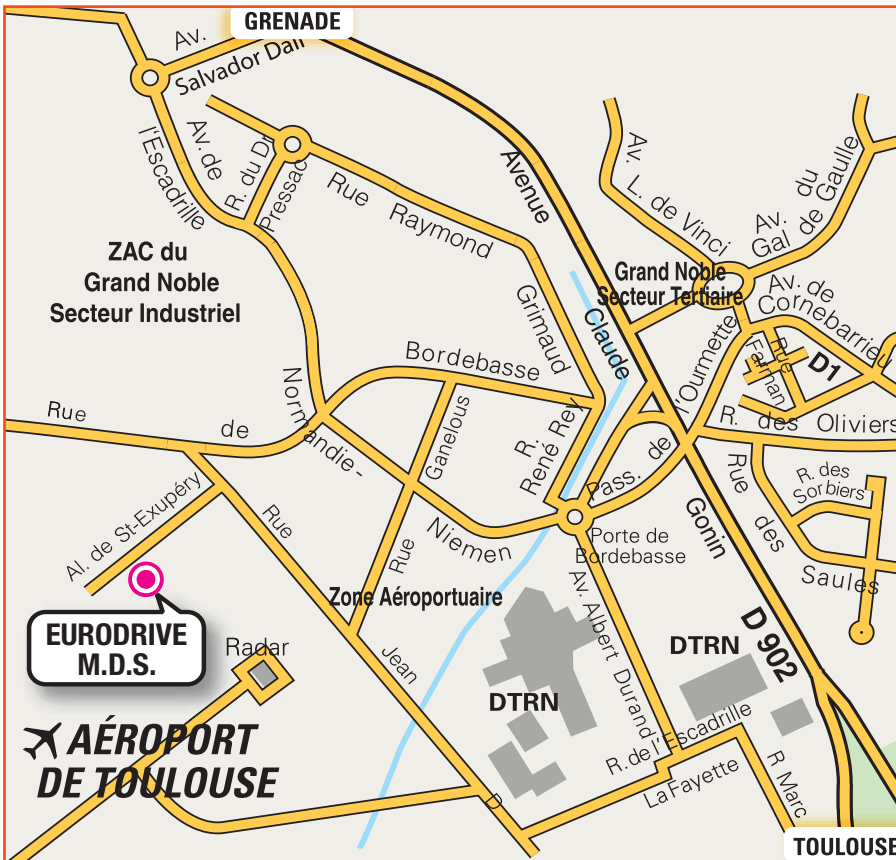

RENAULT EURODRIVE / M.D.S.

Allée Saint Exupéry
31700 Blagnac

→ PICK-UP SERVICE - Daily.

When your flight arrives, as specified in your booking, call our representative on **+33 (0)5 40 80 43 12**, or **0800 73 69 88** from the airport, using a landline (free phone number accessible from most public telephones).
A free minibus will take you to the reception centre, 1.6 km from the airport.

→ RETURN SERVICE - Daily.

Return address: as above.
A free minibus will take you to your departure terminal.

Switchboard hours:

Monday to Friday, from 9:00 am to 5:00 pm, except on public holidays.
☎ +33 (0)5 40 80 43 12
@ mds.toulouse@mdsparc.com

Public holidays: 01/01 - 09/04
- 01/05 - 08/05 - 17/05 - 28/05
- 14/07 - 15/08 - 01/11 - 11/11
- 25/12

CAUTION!

- **For pick-ups:** if you do not send a flight number, then you must make an appointment with your center no later than 3 working days before the agreed pick-up date*.
- **For drop-offs:** you must make an appointment with your center no later than 3 working days before the agreed drop-off date*.
- You will wait up to 30 minutes maximum beyond the agreed time and one hour after flight arrival statement.

CONTACT YOUR DELIVERY CENTER...

Amsterdam	+31 (0)20 890 38 46
Avignon	+33 (0)4 26 07 74 54
Barcelona	+34 93 184 56 71
Biarritz	+33 (0)5 24 62 06 62
Bordeaux	+33 (0)6 74 78 65 08
Brest	+33 (0)6 63 05 88 79
Brussels	+32 (0)2 721 05 92 +32 (0)2 800 09 73 +32 (0)2 800 09 74

Calais	+33 (0)6 07 32 15 43
Frankfurt	+49 (0)69 257 385 652
Geneva	+33 (0)6 84 97 25 47
Lisbon	+351 21 846 27 97
London	+44 (0)20 881 996 91
Lyon	+33 (0)4 72 48 42 02
Madrid	+34 91 329 29 11 +34 91 329 27 10
Marseille	+33 (0)4 42 14 31 49

Milan	+39 0240 708 236
Montpellier	+33 (0)6 08 02 26 11 +33 (0)6 81 08 81 14
Munich	+49 (0)69 33 29 62 46
Nantes	+33 (0)2 40 75 73 51
Nice	+33 (0)4 92 29 13 83
Paris 16^e	+33 (0)1 40 71 72 40
Paris Orly	+33 (0)1 49 75 13 50
Paris-Cdg	+33 (0)1 48 62 37 53

Porto	+351 22 996 64 27
Rome	+39 0 665 001 456
Santiago de Compostela	+34 981 58 64 44 (samedi) +34 608 98 17 49
St-Louis	+33 (0)3 89 89 70 00
Strasbourg	+33 (0)3 88 49 11 07
Toulouse	+33 (0)5 40 80 43 12
Vigo	+34 98 625 10 88
Zurich	+41 (0)43 500 42 04