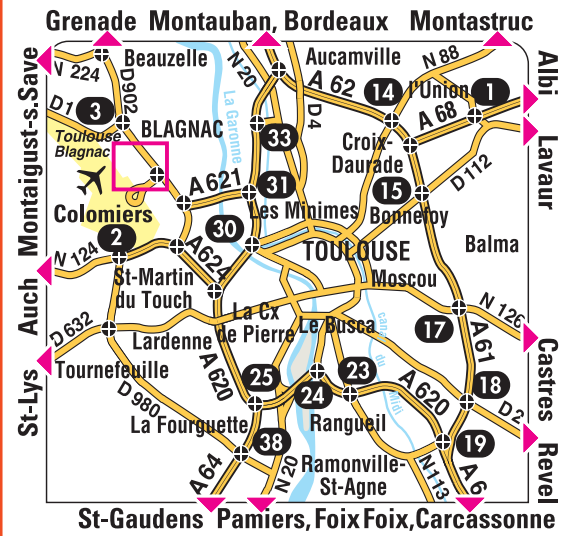

RENAULT EURODRIVE / M.D.S.

Allée Saint Exupéry
31700 Blagnac

→ PICK-UP SERVICE - Daily.

When your flight arrives, as specified in your booking, call our representative on **+33 (0)5 40 80 43 12**, or **0800 73 69 88** from the airport, using a landline (free phone number accessible from most public telephones).
A free minibus will take you to the reception centre, 1.6 km from the airport.

→ RETURN SERVICE - Daily.

Return address: as above.
A free minibus will take you to your departure terminal.

Switchboard hours:

Monday to Friday, from 9:00 am to 5:00 pm, except on public holidays.
☎ +33 (0)5 40 80 43 12
@ mds.toulouse@mdsparc.com

Public holidays: 01/01 - 09/04
- 01/05 - 08/05 - 17/05 - 28/05
- 14/07 - 15/08 - 01/11 - 11/11
- 25/12

CAUTION!

- **For pick-ups:** if you do not send a flight number, then you must make an appointment with your center no later than 3 working days before the agreed pick-up date*.
- **For drop-offs:** you must make an appointment with your center no later than 3 working days before the agreed drop-off date*.
- You will wait up to 30 minutes maximum beyond the agreed time and one hour after flight arrival statement.

CONTACT YOUR DELIVERY CENTER...

Amsterdam	+31 (0)20 890 38 46
Avignon	+33 (0)4 26 07 74 54
Barcelona	+34 93 184 56 71
Biarritz	+33 (0)5 24 62 06 62
Bordeaux	+33 (0)6 74 78 65 08
Brest	+33 (0)6 63 05 88 79
Brussels	+32 (0)2 721 05 92 +32 (0)2 800 09 73 +32 (0)2 800 09 74

Calais	+33 (0)6 07 32 15 43
Frankfurt	+49 (0)69 257 385 652
Geneva	+33 (0)6 84 97 25 47
Lisbon	+351 21 846 27 97
London	+44 (0)20 881 996 91
Lyon	+33 (0)4 72 48 42 02
Madrid	+34 91 329 29 11 +34 91 329 27 10
Marseille	+33 (0)4 42 14 31 49

Milan	+39 0240 708 236
Montpellier	+33 (0)6 08 02 26 11 +33 (0)6 81 08 81 14
Munich	+49 (0)69 33 29 62 46
Nantes	+33 (0)2 40 75 73 51
Nice	+33 (0)4 92 29 13 83
Paris 16^e	+33 (0)1 40 71 72 40
Paris Orly	+33 (0)1 49 75 13 50
Paris-Cdg	+33 (0)1 48 62 37 53

Porto	+351 22 996 64 27
Rome	+39 0 665 001 456
Santiago de Compostela	+34 981 58 64 44 (samedi) +34 608 98 17 49
St-Louis	+33 (0)3 89 89 70 00
Strasbourg	+33 (0)3 88 49 11 07
Toulouse	+33 (0)5 40 80 43 12
Vigo	+34 98 625 10 88
Zurich	+41 (0)43 500 42 04