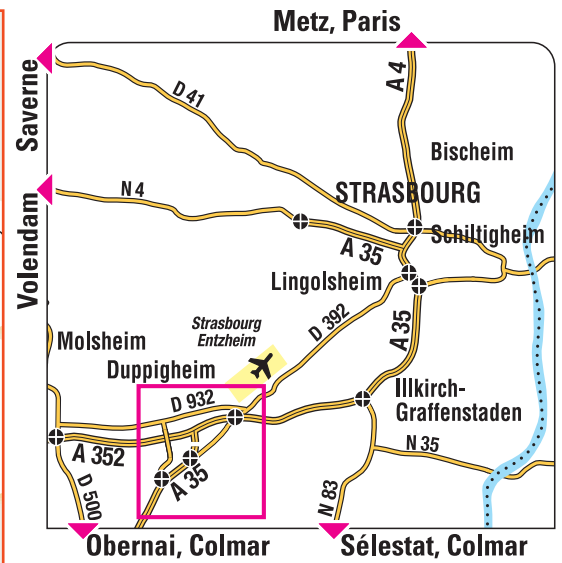

RENAULT EURODRIVE / M.D.S.

TOTAL gas station
4, route de Schirmeck
67120 Duppigheim

→ PICK-UP SERVICE - Daily.

When your flight arrives, as specified in your booking, call our representative on **+33 (0)3 88 49 11 07**, or **0800 73 69 98** from the airport, using a landline (free phone number accessible from most public telephones).
A free minibus will take you to the reception centre, 7 km away.

→ RETURN SERVICE - Daily.

Return address: as above.
A free minibus will take you to your departure terminal.

Switchboard hours:

Monday to Friday, from 9:00 am to 5:00 pm, except on public holidays.
☎ +33 (0)3 88 49 11 07
@ mds.strasbourg@mdsparc.com

Public holidays: 01/01 - 06/04
- 09/04 - 01/05 - 08/05 - 17/05
- 28/05 - 14/07 - 15/08 - 01/11
- 11/11 - 25/12 - 26/12

CAUTION!

- **For pick-ups:** if you do not send a flight number, then you must make an appointment with your center no later than 3 working days before the agreed pick-up date*.
- **For drop-offs:** you must make an appointment with your center no later than 3 working days before the agreed drop-off date*.
- You will wait up to 30 minutes maximum beyond the agreed time and one hour after flight arrival statement.

CONTACT YOUR DELIVERY CENTER...

Amsterdam +31 (0)20 890 38 46
Avignon +33 (0)4 26 07 74 54
Barcelona +34 93 184 56 71
Biarritz +33 (0)5 24 62 06 62
Bordeaux +33 (0)6 74 78 65 08
Brest +33 (0)6 63 05 88 79
Brussels +32 (0)2 721 05 92
+32 (0)2 800 09 73
+32 (0)2 800 09 74

Calais +33 (0)6 07 32 15 43
Frankfurt +49 (0)69 257 385 652
Geneva +33 (0)6 84 97 25 47
Lisbon +351 21 846 27 97
London +44 (0)20 881 996 91
Lyon +33 (0)4 72 48 42 02
Madrid +34 91 329 29 11
+34 91 329 27 10
Marseille +33 (0)4 42 14 31 49

Milan +39 0240 708 236
Montpellier +33 (0)6 08 02 26 11
+33 (0)6 81 08 81 14
Munich +49 (0)69 33 29 62 46
Nantes +33 (0)2 40 75 73 51
Nice +33 (0)4 92 29 13 83
Paris 16^e +33 (0)1 40 71 72 40
Paris Orly +33 (0)1 49 75 13 50
Paris-Cdg +33 (0)1 48 62 37 53

Porto +351 22 996 64 27
Rome +39 0 665 001 456
Santiago de Compostela
+34 981 58 64 44
(samedi) +34 608 98 17 49
St-Louis +33 (0)3 89 89 70 00
Strasbourg +33 (0)3 88 49 11 07
Toulouse +33 (0)5 40 80 43 12
Vigo +34 98 625 10 88
Zurich +41 (0)43 500 42 04