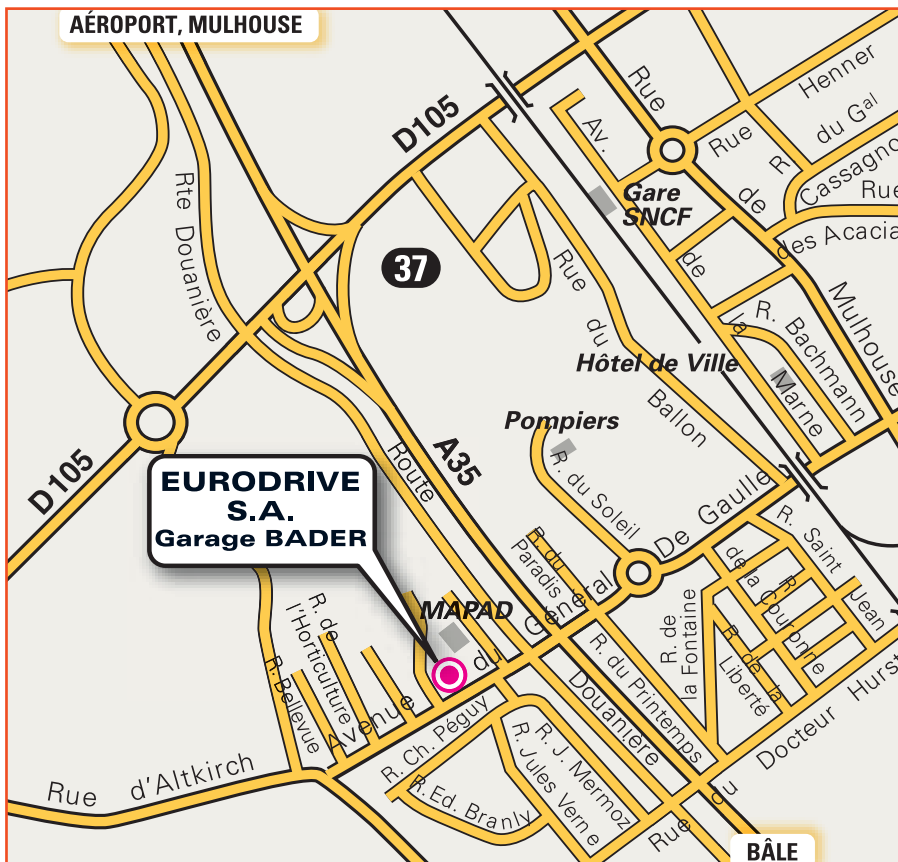

RENAULT EURODRIVE / S.A. GARAGE BADER

Garage Bader
81, av. du Général de Gaulle
68300 Saint-Louis

PICK-UP SERVICE - Monday to Friday, from 8:00 am to 11:30 am and from 2:00 pm to 5:30 pm. Except on public holidays.

When your flight arrives, as specified in your booking, go to the Autopole desk (France exit, next to the Avis desk). Use the courtesy telephone to contact our representative. In the city, from Garage Bader at the address above. Any time during opening hours.

RETURN SERVICE - Monday to Friday, from 8:00 am to 11:30 am and from 2:00 pm to 5:30 pm. Except on public holidays.

Garage Bader in the city centre:
address above. A free shuttle will take you to your departure terminal.

Switchboard hours:

Monday to Friday, from 8:00 am to 11:30 am and from 2:00 pm to 5:30 pm. Except on public holidays.
☎ +33 (0)3 89 89 70 00

Public holidays: 01/01 - 06/04
- 09/04 - 01/05 - 08/05 - 17/05
- 28/05 - 14/07 - 15/08 - 01/11
- 11/11 - 25/12 - 26/12

CAUTION!

- **For pick-ups:** if you do not send a flight number, then you must make an appointment with your center no later than 3 working days before the agreed pick-up date*.
- **For drop-offs:** you must make an appointment with your center no later than 3 working days before the agreed drop-off date*.
- You will wait up to 30 minutes maximum beyond the agreed time and one hour after flight arrival statement.

CONTACT YOUR DELIVERY CENTER...

Amsterdam +31 (0)20 890 38 46
Avignon +33 (0)4 26 07 74 54
Barcelona +34 93 184 56 71
Biarritz +33 (0)5 24 62 06 62
Bordeaux +33 (0)6 74 78 65 08
Brest +33 (0)6 63 05 88 79
Brussels +32 (0)2 721 05 92
+32 (0)2 800 09 73
+32 (0)2 800 09 74

Calais +33 (0)6 07 32 15 43
Frankfurt +49 (0)69 257 385 652
Geneva +33 (0)6 84 97 25 47
Lisbon +351 21 846 27 97
London +44 (0)20 881 996 91
Lyon +33 (0)4 72 48 42 02
Madrid +34 91 329 29 11
+34 91 329 27 10
Marseille +33 (0)4 42 14 31 49

Milan +39 0240 708 236
Montpellier +33 (0)6 08 02 26 11
+33 (0)6 81 08 81 14
Munich +49 (0)69 33 29 62 46
Nantes +33 (0)2 40 75 73 51
Nice +33 (0)4 92 29 13 83
Paris 16^e +33 (0)1 40 71 72 40
Paris Orly +33 (0)1 49 75 13 50
Paris-Cdg +33 (0)1 48 62 37 53

Porto +351 22 996 64 27
Rome +39 0 665 001 456
Santiago de Compostela
+34 981 58 64 44
(samedi) +34 608 98 17 49
St-Louis +33 (0)3 89 89 70 00
Strasbourg +33 (0)3 88 49 11 07
Toulouse +33 (0)5 40 80 43 12
Vigo +34 98 625 10 88
Zurich +41 (0)43 500 42 04