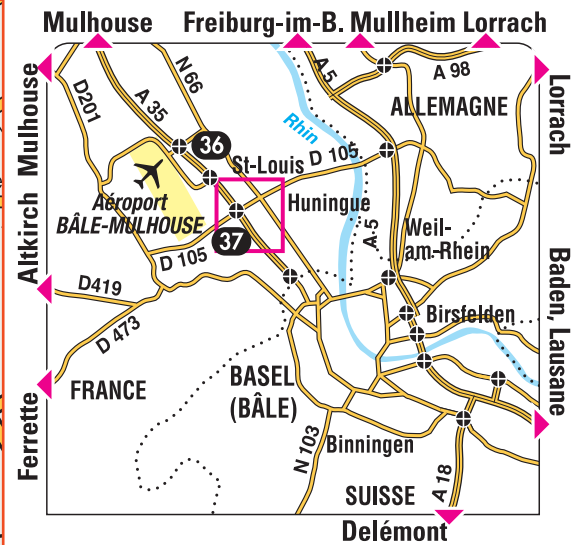

RENAULT EURODRIVE / S.A. GARAGE BADER

Garage Bader
81, av. du Général de Gaulle
68300 Saint-Louis

PICK-UP SERVICE - Monday to Friday, from 8:00 am to 11:30 am and from 2:00 pm to 5:30 pm. Except on public holidays.

When your flight arrives, as specified in your booking, go to the Autopole desk (France exit, next to the Avis desk). Use the courtesy telephone to contact our representative. In the city, from Garage Bader at the address above. Any time during opening hours.

RETURN SERVICE - Monday to Friday, from 8:00 am to 11:30 am and from 2:00 pm to 5:30 pm. Except on public holidays.

Garage Bader in the city centre:
address above. A free shuttle will take you to your departure terminal.

Switchboard hours:

Monday to Friday, from 8:00 am to 11:30 am and from 2:00 pm to 5:30 pm. Except on public holidays.
☎ +33 (0)3 89 89 70 00

Public holidays: 01/01 - 06/04
- 09/04 - 01/05 - 08/05 - 17/05
- 28/05 - 14/07 - 15/08 - 01/11
- 11/11 - 25/12 - 26/12

CAUTION!

- **For pick-ups:** if you do not send a flight number, then you must make an appointment with your center no later than 3 working days before the agreed pick-up date*.
- **For drop-offs:** you must make an appointment with your center no later than 3 working days before the agreed drop-off date*.
- You will wait up to 30 minutes maximum beyond the agreed time and one hour after flight arrival statement.

CONTACT YOUR DELIVERY CENTER...

Amsterdam +31 (0)20 890 38 46
Avignon +33 (0)4 26 07 74 54
Barcelona +34 93 184 56 71
Biarritz +33 (0)5 24 62 06 62
Bordeaux +33 (0)6 74 78 65 08
Brest +33 (0)6 63 05 88 79
Brussels +32 (0)2 721 05 92
+32 (0)2 800 09 73
+32 (0)2 800 09 74

Calais +33 (0)6 07 32 15 43
Frankfurt +49 (0)69 257 385 652
Geneva +33 (0)6 84 97 25 47
Lisbon +351 21 846 27 97
London +44 (0)20 881 996 91
Lyon +33 (0)4 72 48 42 02
Madrid +34 91 329 29 11
+34 91 329 27 10
Marseille +33 (0)4 42 14 31 49

Milan +39 0240 708 236
Montpellier +33 (0)6 08 02 26 11
+33 (0)6 81 08 81 14
Munich +49 (0)69 33 29 62 46
Nantes +33 (0)2 40 75 73 51
Nice +33 (0)4 92 29 13 83
Paris 16^e +33 (0)1 40 71 72 40
Paris Orly +33 (0)1 49 75 13 50
Paris-Cdg +33 (0)1 48 62 37 53

Porto +351 22 996 64 27
Rome +39 0 665 001 456
Santiago de Compostela
+34 981 58 64 44
(samedi) +34 608 98 17 49
St-Louis +33 (0)3 89 89 70 00
Strasbourg +33 (0)3 88 49 11 07
Toulouse +33 (0)5 40 80 43 12
Vigo +34 98 625 10 88
Zurich +41 (0)43 500 42 04