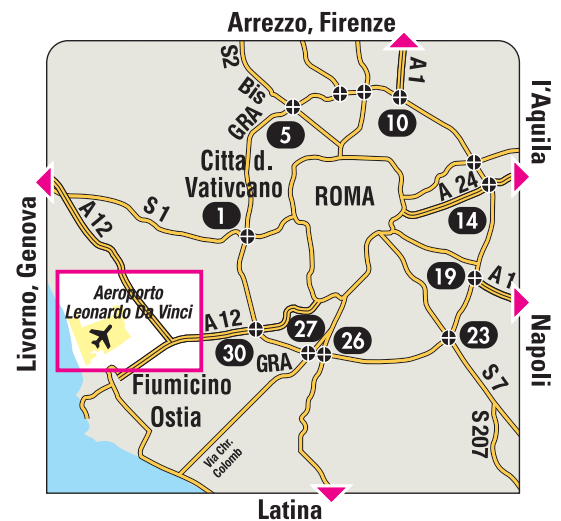

RENAULT EURODRIVE / M.D.S. ROMADRIVE

Via delle Pinne, 74
00054 Fiumicino
Parking Blu

→ 🚗 PICK-UP SERVICE - Daily.

When your flight arrives, as specified in your booking, call our representative on **+39 0699 268 392**, or **800 969 277** from the airport, using a landline (free phone number accessible from most public telephones).

A free minibus will take you to the reception centre, 6 km away

→ 🚗 RETURN SERVICE - Daily.

Return address: as above.

A free minibus will take you to your departure terminal.

→ 📍 Getting to the centre: By car: direction Roma Fiumicino airport.

Follow OSTIA FIUMICINO then FIUMICINO Nord. Follow the signs to the Parking Blu.

Switchboard hours:

Monday to Friday, from 9:00 am to 5:00 pm, except on public holidays.

☎ +39 0 665 001 456

@ mds.rome@mdsparc.com

📅 Public holidays: 01/01 - 06/01
- 25/04 - 01/05 - 02/06 - 15/08
- 01/11 - 08/12 - 25/12 - 26/12

CAUTION!

- **For pick-ups:** if you do not send a flight number, then you must make an appointment with your center no later than 3 working days before the agreed pick-up date*.
- **For drop-offs:** you must make an appointment with your center no later than 3 working days before the agreed drop-off date*.
- You will wait up to 30 minutes maximum beyond the agreed time and one hour after flight arrival statement.

CONTACT YOUR DELIVERY CENTER...

Amsterdam +31 (0)20 890 38 46
Avignon +33 (0)4 26 07 74 54
Barcelona +34 93 184 56 71
Biarritz +33 (0)5 24 62 06 62
Bordeaux +33 (0)6 74 78 65 08
Brest +33 (0)6 63 05 88 79
Brussels +32 (0)2 721 05 92
+32 (0)2 800 09 73
+32 (0)2 800 09 74

Calais +33 (0)6 07 32 15 43
Frankfurt +49 (0)69 257 385 652
Geneva +33 (0)6 84 97 25 47
Lisbon +351 21 846 27 97
London +44 (0)20 881 996 91
Lyon +33 (0)4 72 48 42 02
Madrid +34 91 329 29 11
+34 91 329 27 10
Marseille +33 (0)4 42 14 31 49

Milan +39 0240 708 236
Montpellier +33 (0)6 08 02 26 11
+33 (0)6 81 08 81 14
Munich +49 (0)69 33 29 62 46
Nantes +33 (0)2 40 75 73 51
Nice +33 (0)4 92 29 13 83
Paris 16^e +33 (0)1 40 71 72 40
Paris Orly +33 (0)1 49 75 13 50
Paris-Cdg +33 (0)1 48 62 37 53

Porto +351 22 996 64 27
Rome +39 0 665 001 456
Santiago de Compostela
+34 981 58 64 44
(samedi) +34 608 98 17 49
St-Louis +33 (0)3 89 89 70 00
Strasbourg +33 (0)3 88 49 11 07
Toulouse +33 (0)5 40 80 43 12
Vigo +34 98 625 10 88
Zurich +41 (0)43 500 42 04