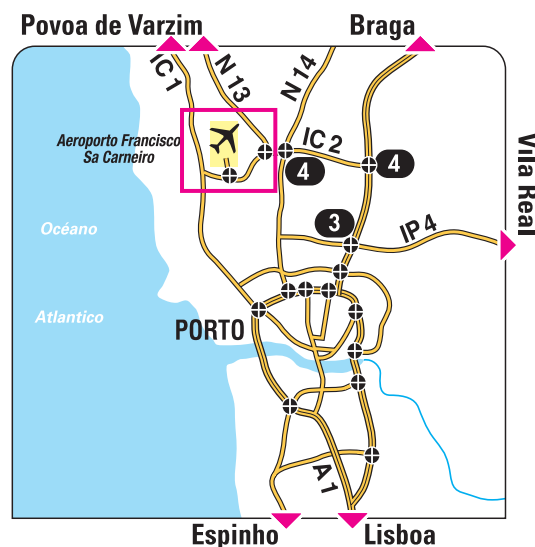

RENAULT EURODRIVE / PORTO PARIS LDA
Francisco Sa Carneiro Airport

⚠ Caution: Customs regulations are changing in Portugal. Consequently, the conditions of delivery and return are subject to change at any time.

➔ PICK-UP SERVICE

Your Eurodrive agent will inform you of the delivery conditions when you place your order.

➔ RETURN SERVICE

You will receive the information, procedures and formalities by telephone on **+351 22 996 64 27** when you make your appointment, which must take place three working days before the scheduled return date.

➔ Getting to the centre: By car from Porto: A28 then A41.

By bus from Avenida dos Aliados: Aerobus.

By subway: Purple line - E.

Switchboard hours:

Monday to Friday, from 9:00 am to midday and from 2:00 pm to 5:00 pm.

☎ +351 22 996 64 27

📅 Public holidays: 01/01 - 21/02

- 06/04 - 08/04 - 25/04 - 01/05

- 07/06 - 10/06 - 24/06 - 15/08

- 05/10 - 01/11 - 08/12 - 25/12

CAUTION!

- **For pick-ups:** if you do not send a flight number, then you must make an appointment with your center no later than 3 working days before the agreed pick-up date*.
- **For drop-offs:** you must make an appointment with your center no later than 3 working days before the agreed drop-off date*.
- You will wait up to 30 minutes maximum beyond the agreed time and one hour after flight arrival statement.

CONTACT YOUR DELIVERY CENTER...

Amsterdam +31 (0)20 890 38 46
Avignon +33 (0)4 26 07 74 54
Barcelona +34 93 184 56 71
Biarritz +33 (0)5 24 62 06 62
Bordeaux +33 (0)6 74 78 65 08
Brest +33 (0)6 63 05 88 79
Brussels +32 (0)2 721 05 92
+32 (0)2 800 09 73
+32 (0)2 800 09 74

Calais +33 (0)6 07 32 15 43
Frankfurt +49 (0)69 257 385 652
Geneva +33 (0)6 84 97 25 47
Lisbon +351 21 846 27 97
London +44 (0)20 881 996 91
Lyon +33 (0)4 72 48 42 02
Madrid +34 91 329 29 11
+34 91 329 27 10
Marseille +33 (0)4 42 14 31 49

Milan +39 0240 708 236
Montpellier +33 (0)6 08 02 26 11
+33 (0)6 81 08 81 14
Munich +49 (0)69 33 29 62 46
Nantes +33 (0)2 40 75 73 51
Nice +33 (0)4 92 29 13 83
Paris 16^e +33 (0)1 40 71 72 40
Paris Orly +33 (0)1 49 75 13 50
Paris-Cdg +33 (0)1 48 62 37 53

Porto +351 22 996 64 27
Rome +39 0 665 001 456
Santiago de Compostela
+34 981 58 64 44
(samedi) +34 608 98 17 49
St-Louis +33 (0)3 89 89 70 00
Strasbourg +33 (0)3 88 49 11 07
Toulouse +33 (0)5 40 80 43 12
Vigo +34 98 625 10 88
Zurich +41 (0)43 500 42 04