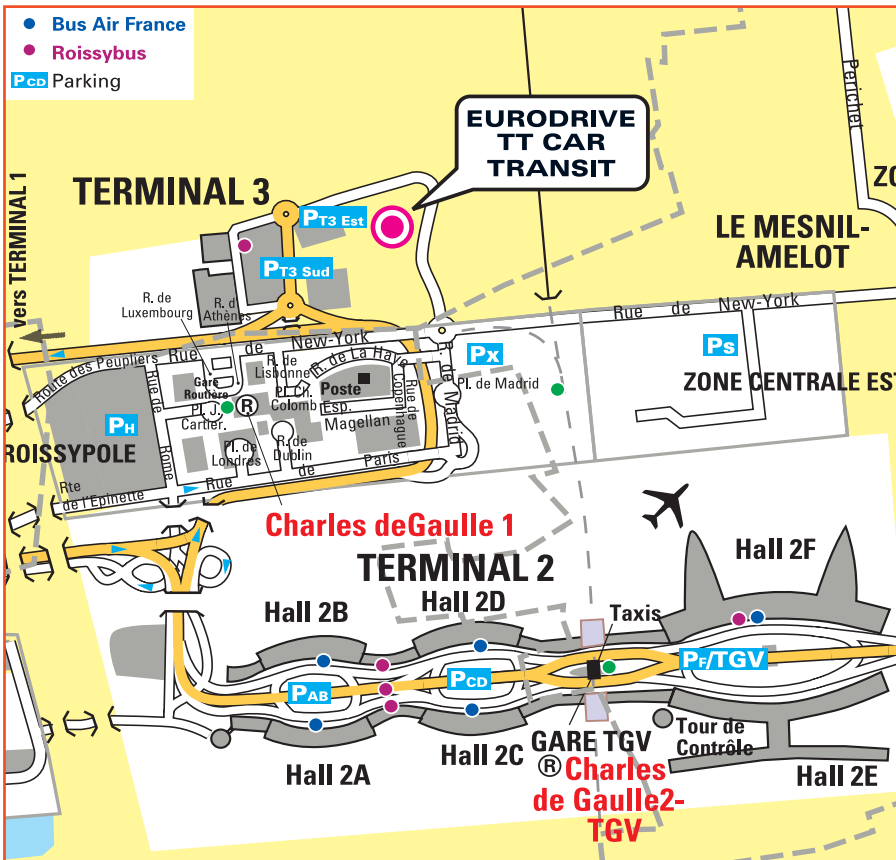

RENAULT EURODRIVE / TT CAR TRANSIT

Roissy-Charles de Gaulle airport
Terminal 3

PICK-UP SERVICE - Daily, from 6:00 am to midnight.

When your flight arrives, as specified in your booking, call our representative on **+33 (0)1 48 62 37 53**, or **0800 800 775** from the airport, using a landline (free phone number accessible from most public telephones). A free shuttle will pick you up.
Caution: pick-ups from 5:00 am only for scheduled flights arriving between 4:00 am and 5:00 am. Pick-up by appointment between 6:00 am and 8:00 pm..

RETURN SERVICE - Daily, from 6:00 am to 10:00 pm.

A free shuttle will take you to your departure terminal.

Getting to the centre: By bus : Air France bus from Paris Porte Maillot and Roissybus from Place de l'Opéra.
By train: RER line B from Châtelet les Halles to the station Aéroport CDG1 then a shuttle service.

Switchboard hours:

Daily, from 6:00 am to 06:00 pm.
☎ +33 (0)1 48 62 37 53
✉ infocdg@ttroissy.net

Public holidays: 01/01 - 09/04
- 01/05 - 08/05 - 17/05 - 28/05
- 14/07 - 15/08 - 01/11 - 11/11
- 25/12

CAUTION!

- **For pick-ups:** if you do not send a flight number, then you must make an appointment with your center no later than 3 working days before the agreed pick-up date*.
- **For drop-offs:** you must make an appointment with your center no later than 3 working days before the agreed drop-off date*.
- You will wait up to 30 minutes maximum beyond the agreed time and one hour after flight arrival statement.

CONTACT YOUR DELIVERY CENTER...

Amsterdam +31 (0)20 890 38 46
Avignon +33 (0)4 26 07 74 54
Barcelona +34 93 184 56 71
Biarritz +33 (0)5 24 62 06 62
Bordeaux +33 (0)6 74 78 65 08
Brest +33 (0)6 63 05 88 79
Brussels +32 (0)2 721 05 92
+32 (0)2 800 09 73
+32 (0)2 800 09 74

Calais +33 (0)6 07 32 15 43
Frankfurt +49 (0)69 257 385 652
Geneva +33 (0)6 84 97 25 47
Lisbon +351 21 846 27 97
London +44 (0)20 881 996 91
Lyon +33 (0)4 72 48 42 02
Madrid +34 91 329 29 11
+34 91 329 27 10
Marseille +33 (0)4 42 14 31 49

Milan +39 0240 708 236
Montpellier +33 (0)6 08 02 26 11
+33 (0)6 81 08 81 14
Munich +49 (0)69 33 29 62 46
Nantes +33 (0)2 40 75 73 51
Nice +33 (0)4 92 29 13 83
Paris 16^e +33 (0)1 40 71 72 40
Paris Orly +33 (0)1 49 75 13 50
Paris-Cdg +33 (0)1 48 62 37 53

Porto +351 22 996 64 27
Rome +39 0 665 001 456
Santiago de Compostela
+34 981 58 64 44
(samedi) +34 608 98 17 49
St-Louis +33 (0)3 89 89 70 00
Strasbourg +33 (0)3 88 49 11 07
Toulouse +33 (0)5 40 80 43 12
Vigo +34 98 625 10 88
Zurich +41 (0)43 500 42 04