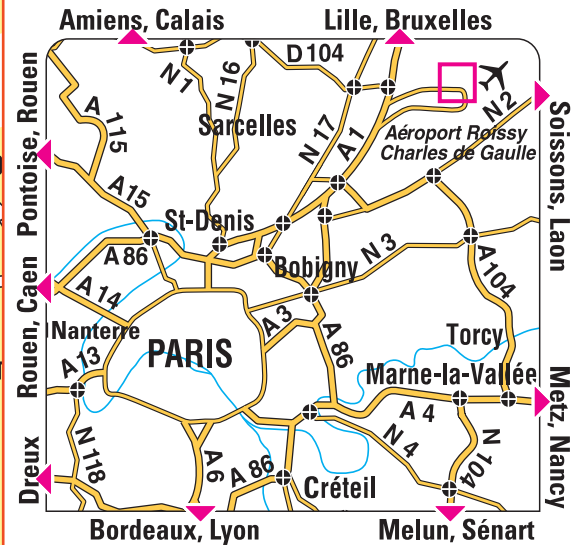

RENAULT EURODRIVE / TT CAR TRANSIT

Roissy-Charles de Gaulle airport
Terminal 3

PICK-UP SERVICE - Daily, from 6:00 am to midnight.

When your flight arrives, as specified in your booking, call our representative on **+33 (0)1 48 62 37 53**, or **0800 800 775** from the airport, using a landline (free phone number accessible from most public telephones). A free shuttle will pick you up.
Caution: pick-ups from 5:00 am only for scheduled flights arriving between 4:00 am and 5:00 am. Pick-up by appointment between 6:00 am and 8:00 pm..

RETURN SERVICE - Daily, from 6:00 am to 10:00 pm.

A free shuttle will take you to your departure terminal.

Getting to the centre: By bus : Air France bus from Paris Porte Maillot and Roissybus from Place de l'Opéra.
By train: RER line B from Châtelet les Halles to the station Aéroport CDG1 then a shuttle service.

Switchboard hours:

Daily, from 6:00 am to 06:00 pm.
☎ +33 (0)1 48 62 37 53
✉ infocdg@ttroissy.net

Public holidays: 01/01 - 09/04
- 01/05 - 08/05 - 17/05 - 28/05
- 14/07 - 15/08 - 01/11 - 11/11
- 25/12

CAUTION!

- **For pick-ups:** if you do not send a flight number, then you must make an appointment with your center no later than 3 working days before the agreed pick-up date*.
- **For drop-offs:** you must make an appointment with your center no later than 3 working days before the agreed drop-off date*.
- You will wait up to 30 minutes maximum beyond the agreed time and one hour after flight arrival statement.

CONTACT YOUR DELIVERY CENTER...

Amsterdam +31 (0)20 890 38 46
Avignon +33 (0)4 26 07 74 54
Barcelona +34 93 184 56 71
Biarritz +33 (0)5 24 62 06 62
Bordeaux +33 (0)6 74 78 65 08
Brest +33 (0)6 63 05 88 79
Brussels +32 (0)2 721 05 92
+32 (0)2 800 09 73
+32 (0)2 800 09 74

Calais +33 (0)6 07 32 15 43
Frankfurt +49 (0)69 257 385 652
Geneva +33 (0)6 84 97 25 47
Lisbon +351 21 846 27 97
London +44 (0)20 881 996 91
Lyon +33 (0)4 72 48 42 02
Madrid +34 91 329 29 11
+34 91 329 27 10
Marseille +33 (0)4 42 14 31 49

Milan +39 0240 708 236
Montpellier +33 (0)6 08 02 26 11
+33 (0)6 81 08 81 14
Munich +49 (0)69 33 29 62 46
Nantes +33 (0)2 40 75 73 51
Nice +33 (0)4 92 29 13 83
Paris 16^e +33 (0)1 40 71 72 40
Paris Orly +33 (0)1 49 75 13 50
Paris-Cdg +33 (0)1 48 62 37 53

Porto +351 22 996 64 27
Rome +39 0 665 001 456
Santiago de Compostela
+34 981 58 64 44
(samedi) +34 608 98 17 49
St-Louis +33 (0)3 89 89 70 00
Strasbourg +33 (0)3 88 49 11 07
Toulouse +33 (0)5 40 80 43 12
Vigo +34 98 625 10 88
Zurich +41 (0)43 500 42 04