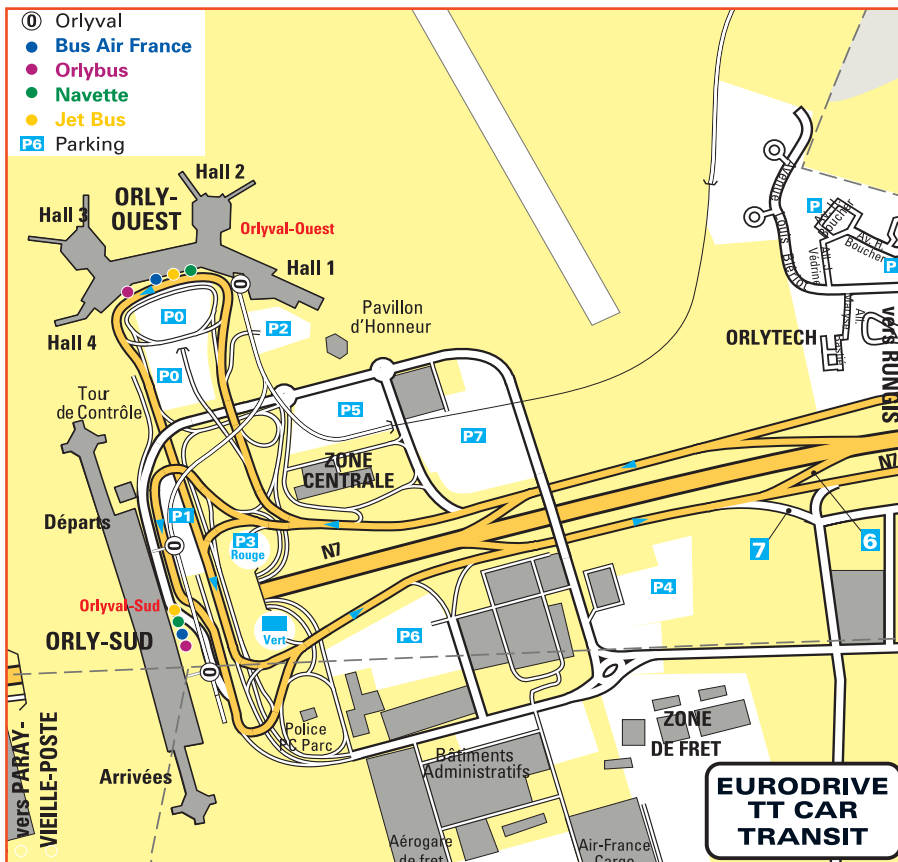

RENAULT EURODRIVE / TT CAR TRANSIT

Orlytech - Reception outside the terminal, in the "Base arrière Loueurs" (Rentals) area

PICK-UP SERVICE - Daily, from 6:30 am to midnight.

When your flight arrives, as specified in your booking, call our representative on **+33 (0)1 49 75 13 50**, or **0800 101 261** from the airport, using a landline (free phone number accessible from most public telephones).

Caution: Please note that walk in customer deliveries can be arranged daily between 6:30 am and 8:00 pm.

RETURN SERVICE - Daily, from 6:30 am to 8:00 pm.

Return address: office above (if possible, unload your luggage first in the Departures area). A free shuttle will take you to your departure terminal.

Getting to the centre: By car: On leaving the terminal, follow the signs for Paris for 1 km. Exit when you see the sign "Orlytech – Orly-Ville". Keep right and follow the arrows "véhicules TT" to the TT Car Transit car park.

Switchboard hours:

Monday to Friday, from 7:00 am to 6:00 pm. Saturdays, from 7:00 am to 1:00 pm. Except on public holidays.

☎ +33 (0)1 49 75 13 50

✉ infoorly@ttroussy.net

Public holidays: 01/01 - 09/04

- 01/05 - 08/05 - 17/05 - 28/05

- 14/07 - 15/08 - 01/11 - 11/11

- 25/12

CAUTION!

- For pick-ups: if you do not send a flight number, then you must make an appointment with your center no later than 3 working days before the agreed pick-up date*.
- For drop-offs: you must make an appointment with your center no later than 3 working days before the agreed drop-off date*.
- You will wait up to 30 minutes maximum beyond the agreed time and one hour after flight arrival statement.

CONTACT YOUR DELIVERY CENTER...

Amsterdam +31 (0)20 890 38 46
Avignon +33 (0)4 26 07 74 54
Barcelona +34 93 184 56 71
Biarritz +33 (0)5 24 62 06 62
Bordeaux +33 (0)6 74 78 65 08
Brest +33 (0)6 63 05 88 79
Brussels +32 (0)2 721 05 92
+32 (0)2 800 09 73
+32 (0)2 800 09 74

Calais +33 (0)6 07 32 15 43
Frankfurt +49 (0)69 257 385 652
Geneva +33 (0)6 84 97 25 47
Lisbon +351 21 846 27 97
London +44 (0)20 881 996 91
Lyon +33 (0)4 72 48 42 02
Madrid +34 91 329 29 11
+34 91 329 27 10
Marseille +33 (0)4 42 14 31 49

Milan +39 0240 708 236
Montpellier +33 (0)6 08 02 26 11
+33 (0)6 81 08 81 14
Munich +49 (0)69 33 29 62 46
Nantes +33 (0)2 40 75 73 51
Nice +33 (0)4 92 29 13 83
Paris 16^e +33 (0)1 40 71 72 40
Paris Orly +33 (0)1 49 75 13 50
Paris-Cdg +33 (0)1 48 62 37 53

Porto +351 22 996 64 27
Rome +39 0 665 001 456
Santiago de Compostela
+34 981 58 64 44
(samedi) +34 608 98 17 49
St-Louis +33 (0)3 89 89 70 00
Strasbourg +33 (0)3 88 49 11 07
Toulouse +33 (0)5 40 80 43 12
Vigo +34 98 625 10 88
Zurich +41 (0)43 500 42 04