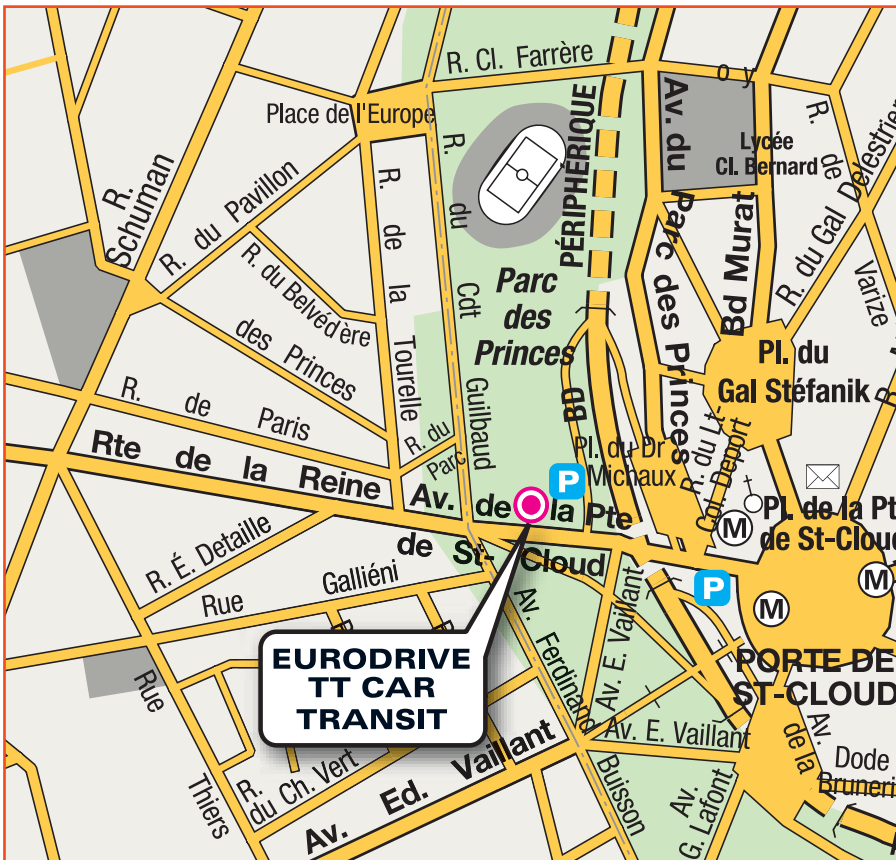

RENAULT EURODRIVE / TT CAR TRANSIT

2, av. de la Porte de Saint-Cloud
Parking Porte de Saint-Cloud
75016 Paris

PICK-UP SERVICE

Monday to Friday, from 9:00 am to 6:00 pm, except on public holidays.
Any time during opening hours.

RETURN SERVICE

Monday to Friday, from 9:00 am to 6:00 pm, except on public holidays.
Any time during opening hours.

Getting to the centre: By underground train: Station: Porte de Saint-Cloud (line No. 9). Walk 200m to the car park "Parking de la Porte de Saint-Cloud".

Switchboard hours:

Monday to Friday, from 9:00 am to 6:00 pm, except on public holidays.
☎ +33 (0)1 40 71 72 40
@ infoparis@ttroissy.net

Public holidays: 01/01 - 09/04
- 01/05 - 08/05 - 17/05 - 28/05
- 14/07 - 15/08 - 01/11 - 11/11
- 25/12

CAUTION!

- **For pick-ups:** if you do not send a flight number, then you must make an appointment with your center no later than 3 working days before the agreed pick-up date*.
- **For drop-offs:** you must make an appointment with your center no later than 3 working days before the agreed drop-off date*.
- You will wait up to 30 minutes maximum beyond the agreed time and one hour after flight arrival statement.

CONTACT YOUR DELIVERY CENTER...

Amsterdam	+31 (0)20 890 38 46	Calais	+33 (0)6 07 32 15 43	Milan	+39 0240 708 236	Porto	+351 22 996 64 27
Avignon	+33 (0)4 26 07 74 54	Frankfurt	+49 (0)69 257 385 652	Montpellier	+33 (0)6 08 02 26 11	Rome	+39 0 665 001 456
Barcelona	+34 93 184 56 71	Geneva	+33 (0)6 84 97 25 47		+33 (0)6 81 08 81 14	Santiago de Compostela	+34 981 58 64 44
Biarritz	+33 (0)5 24 62 06 62	Lisbon	+351 21 846 27 97	Munich	+49 (0)69 33 29 62 46	(samedi)	+34 608 98 17 49
Bordeaux	+33 (0)6 74 78 65 08	London	+44 (0)20 881 996 91	Nantes	+33 (0)2 40 75 73 51	St-Louis	+33 (0)3 89 89 70 00
Brest	+33 (0)6 63 05 88 79	Lyon	+33 (0)4 72 48 42 02	Nice	+33 (0)4 92 29 13 83	Strasbourg	+33 (0)3 88 49 11 07
Brussels	+32 (0)2 721 05 92	Madrid	+34 91 329 29 11	Paris 16^e	+33 (0)1 40 71 72 40	Toulouse	+33 (0)5 40 80 43 12
	+32 (0)2 800 09 73		+34 91 329 27 10	Paris Orly	+33 (0)1 49 75 13 50	Vigo	+34 98 625 10 88
	+32 (0)2 800 09 74	Marseille	+33 (0)4 42 14 31 49	Paris-Cdg	+33 (0)1 48 62 37 53	Zurich	+41 (0)43 500 42 04