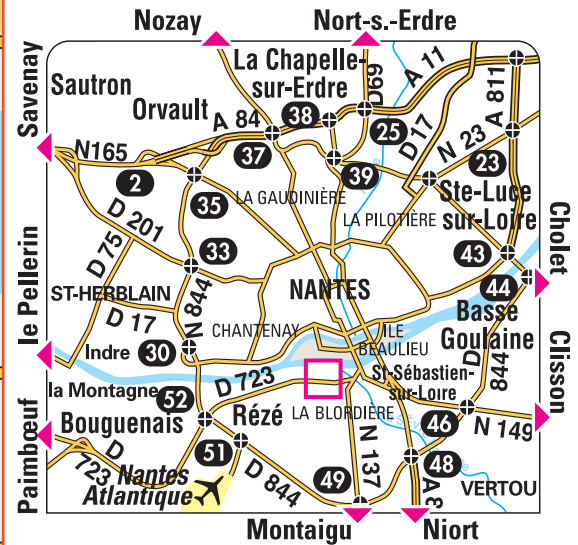

RENAULT EURODRIVE / UCAR

Zone Atout Sud
24, rue de l'Abbé Grégoire
44400 Rezé

PICK-UP SERVICE - Daily, from 6:00 am to 10:00 pm.

When your flight arrives, as specified in your booking, our representative will wait for you in Hall 1 next to the reception desk ("Accueil"). When your train arrives, our representative will wait for you in the ("Accès Sud"). A free shuttle will take you to the reception centre 7 km from the airport. In the event of a problem, please contact our representative on the free phone number: **0800 800 646** (accessible from the airport and from Nantes using a landline).

RETURN SERVICE - Daily, from 6:00 am to 8:00 pm.

Return address: as above.
A free shuttle will take you to the airport or station.

Getting to the centre: By bus : From Nantes, bus No. 36. Bus stop "Seil".

Switchboard hours:

Monday to Friday, from 8:00 am to midday and from 2:00 pm to 6:00 pm. Except on public holidays.
☎ +33 (0)2 40 75 73 51

Public holidays: 01/01 - 09/04

- 01/05 - 08/05 - 17/05 - 28/05
- 14/07 - 15/08 - 01/11 - 11/11
- 25/12

CAUTION!

- For pick-ups: if you do not send a flight number, then you must make an appointment with your center no later than 3 working days before the agreed pick-up date*.
- For drop-offs: you must make an appointment with your center no later than 3 working days before the agreed drop-off date*.
- You will wait up to 30 minutes maximum beyond the agreed time and one hour after flight arrival statement.

CONTACT YOUR DELIVERY CENTER...

Amsterdam +31 (0)20 890 38 46
Avignon +33 (0)4 26 07 74 54
Barcelona +34 93 184 56 71
Biarritz +33 (0)5 24 62 06 62
Bordeaux +33 (0)6 74 78 65 08
Brest +33 (0)6 63 05 88 79
Brussels +32 (0)2 721 05 92
+32 (0)2 800 09 73
+32 (0)2 800 09 74

Calais +33 (0)6 07 32 15 43
Frankfurt +49 (0)69 257 385 652
Geneva +33 (0)6 84 97 25 47
Lisbon +351 21 846 27 97
London +44 (0)20 881 996 91
Lyon +33 (0)4 72 48 42 02
Madrid +34 91 329 29 11
+34 91 329 27 10
Marseille +33 (0)4 42 14 31 49

Milan +39 0240 708 236
Montpellier +33 (0)6 08 02 26 11
+33 (0)6 81 08 81 14
Munich +49 (0)69 33 29 62 46
Nantes +33 (0)2 40 75 73 51
Nice +33 (0)4 92 29 13 83
Paris 16^e +33 (0)1 40 71 72 40
Paris Orly +33 (0)1 49 75 13 50
Paris-Cdg +33 (0)1 48 62 37 53

Porto +351 22 996 64 27
Rome +39 0 665 001 456
Santiago de Compostela
+34 981 58 64 44
(samedi) +34 608 98 17 49
St-Louis +33 (0)3 89 89 70 00
Strasbourg +33 (0)3 88 49 11 07
Toulouse +33 (0)5 40 80 43 12
Vigo +34 98 625 10 88
Zurich +41 (0)43 500 42 04