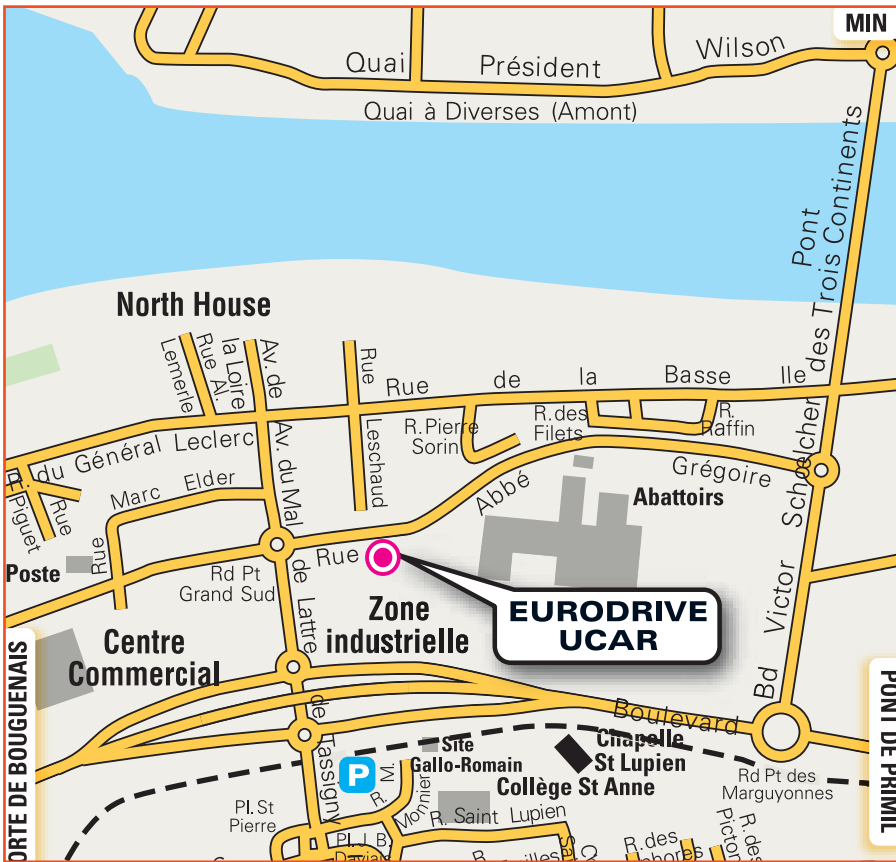

RENAULT EURODRIVE / UCAR

Zone Atout Sud
24, rue de l'Abbé Grégoire
44400 Rezé

PICK-UP SERVICE - Daily, from 6:00 am to 10:00 pm.

When your flight arrives, as specified in your booking, our representative will wait for you in Hall 1 next to the reception desk ("Accueil"). When your train arrives, our representative will wait for you in the ("Accès Sud"). A free shuttle will take you to the reception centre 7 km from the airport. In the event of a problem, please contact our representative on the free phone number: **0800 800 646** (accessible from the airport and from Nantes using a landline).

RETURN SERVICE - Daily, from 6:00 am to 8:00 pm.

Return address: as above.
A free shuttle will take you to the airport or station.

Getting to the centre: By bus : From Nantes, bus No. 36. Bus stop "Seil".

Switchboard hours:

Monday to Friday, from 8:00 am to midday and from 2:00 pm to 6:00 pm. Except on public holidays.
☎ +33 (0)2 40 75 73 51

Public holidays: 01/01 - 09/04

- 01/05 - 08/05 - 17/05 - 28/05
- 14/07 - 15/08 - 01/11 - 11/11
- 25/12

CAUTION!

- For pick-ups: if you do not send a flight number, then you must make an appointment with your center no later than 3 working days before the agreed pick-up date*.
- For drop-offs: you must make an appointment with your center no later than 3 working days before the agreed drop-off date*.
- You will wait up to 30 minutes maximum beyond the agreed time and one hour after flight arrival statement.

CONTACT YOUR DELIVERY CENTER...

Amsterdam +31 (0)20 890 38 46
Avignon +33 (0)4 26 07 74 54
Barcelona +34 93 184 56 71
Biarritz +33 (0)5 24 62 06 62
Bordeaux +33 (0)6 74 78 65 08
Brest +33 (0)6 63 05 88 79
Brussels +32 (0)2 721 05 92
+32 (0)2 800 09 73
+32 (0)2 800 09 74

Calais +33 (0)6 07 32 15 43
Frankfurt +49 (0)69 257 385 652
Geneva +33 (0)6 84 97 25 47
Lisbon +351 21 846 27 97
London +44 (0)20 881 996 91
Lyon +33 (0)4 72 48 42 02
Madrid +34 91 329 29 11
+34 91 329 27 10
Marseille +33 (0)4 42 14 31 49

Milan +39 0240 708 236
Montpellier +33 (0)6 08 02 26 11
+33 (0)6 81 08 81 14
Munich +49 (0)69 33 29 62 46
Nantes +33 (0)2 40 75 73 51
Nice +33 (0)4 92 29 13 83
Paris 16^e +33 (0)1 40 71 72 40
Paris Orly +33 (0)1 49 75 13 50
Paris-Cdg +33 (0)1 48 62 37 53

Porto +351 22 996 64 27
Rome +39 0 665 001 456
Santiago de Compostela
+34 981 58 64 44
(samedi) +34 608 98 17 49
St-Louis +33 (0)3 89 89 70 00
Strasbourg +33 (0)3 88 49 11 07
Toulouse +33 (0)5 40 80 43 12
Vigo +34 98 625 10 88
Zurich +41 (0)43 500 42 04