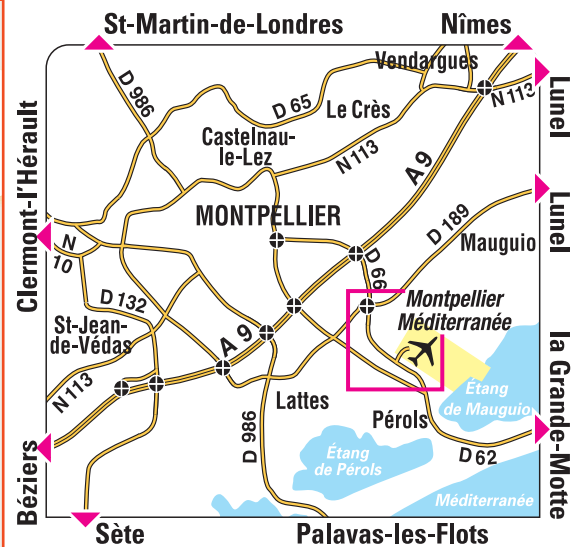

**RENAULT EURODRIVE /
AUTORAPIDO**

Reception located directly in the rental car compound

→ 🚗 PICK-UP SERVICE - Daily, from 8:00 am to 10:45 pm.

When the agreed flight arrives, go to the AUTORAPIDO counter in the rental car compound.

→ 🚗 RETURN SERVICE - Daily, from 5:30 am to 8:00 pm.

Drop-off address: Montpellier Méditerranée airport. Follow the Rental Cars signs. Drive into the rental car compound through the automatic barrier and use one of the Autorapido places. Then go to the counter located in the compound.

→ 🚌 Getting to the centre: By bus : De Montpellier, prenez le tramway direction Odysseum jusqu'à l'arrêt "place de l'Europe" puis une navette jusqu'à l'aéroport.

Switchboard hours:

Monday to Friday, from 8:00 am to midday and from 2:00 pm to 6:00 pm. Except on public holidays.

☎ +33 (0)6 08 02 26 11
+33 (0)6 81 08 81 14

📅 Public holidays: 01/01 - 09/04
- 01/05 - 08/05 - 17/05 - 28/05
- 14/07 - 15/08 - 01/11 - 11/11
- 25/12

CAUTION!

- **For pick-ups:** if you do not send a flight number, then you must make an appointment with your center no later than 3 working days before the agreed pick-up date*.
- **For drop-offs:** you must make an appointment with your center no later than 3 working days before the agreed drop-off date*.
- You will wait up to 30 minutes maximum beyond the agreed time and one hour after flight arrival statement.

CONTACT YOUR DELIVERY CENTER...

Amsterdam	+31 (0)20 890 38 46	Calais	+33 (0)6 07 32 15 43	Milan	+39 0240 708 236	Porto	+351 22 996 64 27
Avignon	+33 (0)4 26 07 74 54	Frankfurt	+49 (0)69 257 385 652	Montpellier	+33 (0)6 08 02 26 11 +33 (0)6 81 08 81 14	Rome	+39 0 665 001 456
Barcelona	+34 93 184 56 71	Geneva	+33 (0)6 84 97 25 47	Munich	+49 (0)69 33 29 62 46	Santiago de Compostela	+34 981 58 64 44 (samedi) +34 608 98 17 49
Biarritz	+33 (0)5 24 62 06 62	Lisbon	+351 21 846 27 97	Nantes	+33 (0)2 40 75 73 51	St-Louis	+33 (0)3 89 89 70 00
Bordeaux	+33 (0)6 74 78 65 08	London	+44 (0)20 881 996 91	Nice	+33 (0)4 92 29 13 83	Strasbourg	+33 (0)3 88 49 11 07
Brest	+33 (0)6 63 05 88 79	Lyon	+33 (0)4 72 48 42 02	Paris 16^e	+33 (0)1 40 71 72 40	Toulouse	+33 (0)5 40 80 43 12
Brussels	+32 (0)2 721 05 92 +32 (0)2 800 09 73 +32 (0)2 800 09 74	Madrid	+34 91 329 29 11 +34 91 329 27 10	Paris Orly	+33 (0)1 49 75 13 50	Vigo	+34 98 625 10 88
		Marseille	+33 (0)4 42 14 31 49	Paris-Cdg	+33 (0)1 48 62 37 53	Zurich	+41 (0)43 500 42 04