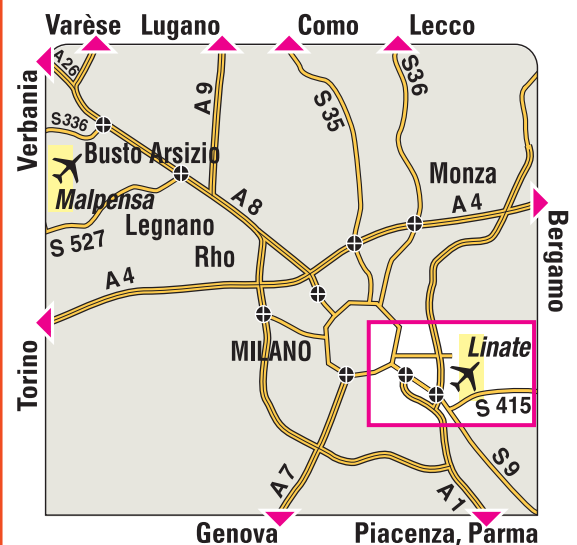

RENAULT EURODRIVE / M.D.S.

Milan Linate airport
Milan Malpensa airport
City center: Via C. Mezzofanti, 12
20133 Milan

PICK-UP SERVICE

AIRPORTS: Daily. When your flight arrives, call our representative on **+39 0240 708 236**, or **800 969 255** from the airport, using a landline (free phone number accessible from most public telephones).
CITY CENTER: Daily.

RETURN SERVICE

AIRPORTS: Daily. The meeting point in terminal 1 and all pertinent information will be given to you when you phone to make an appointment.
CITY CENTER: Daily. All pertinent information will be given to you when you phone to make an appointment.

Switchboard hours:

Monday to Friday, from 9:00 am to 5:00 pm, except on public holidays.
☎ +39 0240 708 236
✉ mds.milan@mdsparc.com

Public holidays: 01/01 - 06/01
- 25/04 - 01/05 - 02/06 - 15/08
- 01/11 - 08/12 - 25/12 - 26/12

CAUTION!

- **For pick-ups:** if you do not send a flight number, then you must make an appointment with your center no later than 3 working days before the agreed pick-up date*.
- **For drop-offs:** you must make an appointment with your center no later than 3 working days before the agreed drop-off date*.
- You will wait up to 30 minutes maximum beyond the agreed time and one hour after flight arrival statement.

CONTACT YOUR DELIVERY CENTER...

Amsterdam +31 (0)20 890 38 46
Avignon +33 (0)4 26 07 74 54
Barcelona +34 93 184 56 71
Biarritz +33 (0)5 24 62 06 62
Bordeaux +33 (0)6 74 78 65 08
Brest +33 (0)6 63 05 88 79
Brussels +32 (0)2 721 05 92
+32 (0)2 800 09 73
+32 (0)2 800 09 74

Calais +33 (0)6 07 32 15 43
Frankfurt +49 (0)69 257 385 652
Geneva +33 (0)6 84 97 25 47
Lisbon +351 21 846 27 97
London +44 (0)20 881 996 91
Lyon +33 (0)4 72 48 42 02
Madrid +34 91 329 29 11
+34 91 329 27 10
Marseille +33 (0)4 42 14 31 49

Milan +39 0240 708 236
Montpellier +33 (0)6 08 02 26 11
+33 (0)6 81 08 81 14
Munich +49 (0)69 33 29 62 46
Nantes +33 (0)2 40 75 73 51
Nice +33 (0)4 92 29 13 83
Paris 16^e +33 (0)1 40 71 72 40
Paris Orly +33 (0)1 49 75 13 50
Paris-Cdg +33 (0)1 48 62 37 53

Porto +351 22 996 64 27
Rome +39 0 665 001 456
Santiago de Compostela
+34 981 58 64 44
(samedi) +34 608 98 17 49
St-Louis +33 (0)3 89 89 70 00
Strasbourg +33 (0)3 88 49 11 07
Toulouse +33 (0)5 40 80 43 12
Vigo +34 98 625 10 88
Zurich +41 (0)43 500 42 04