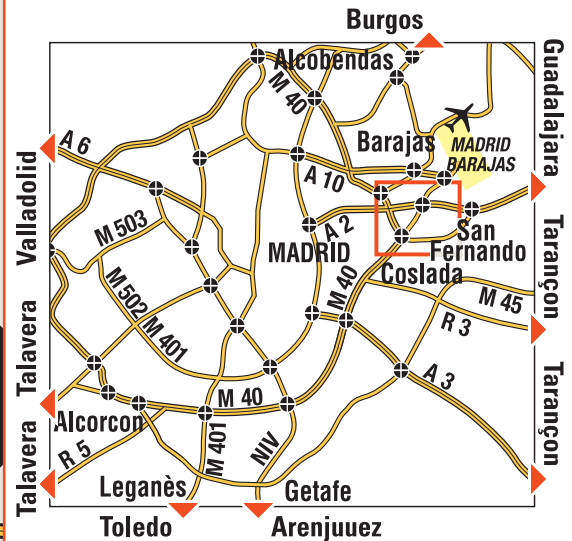

**RENAULT EURODRIVE /
AUTO TURISTICA IBERICA (A.T.I.)**

Madrid Barajas Airport
Ingeniero Torres Quevedo, 6
28022 Madrid

PICK-UP SERVICE - Daily 6:00 am to 8:00 pm, except on January 1 and 6, and December 25, 26 and 31. Delivery center will be open only from 9:00 am to 1 :00 pm on January 1, April 20, December 5, 7, 23 and 30.

When your flight arrives, as specified in your booking, call our representative on **+34 91 329 29 11 / +34 91 329 27 10**, or **900 712 137** from the airport, using a landline (free phone number accessible from most public telephones).
A free shuttle will take you to the reception centre, 5 km away.

RETURN SERVICE - Daily From 6:00 am to 8:00 pm, except on January 1 and 6, and December 25, 26 and 31. Delivery center will be open only from 9:00 am to 1:00 pm on January 1, April 20, December 5, 7, 23 and 30.

Return address: as above.
A free shuttle will take you to the airport.

Switchboard hours:

Monday to Friday, from 9:00 am to 6:00 pm, except on public holidays.
☎ +34 91 329 29 11 or
+34 91 329 27 10

Public holidays: 01/01 - 06/01
- 19/03 - 05/04 - 06/04 - 01/05
- 02/05 - 11/05 - 07/06 - 15/08
- 12/10 - 01/11 - 09/11 - 06/12
- 08/12 - 25/12 - 26/12

CAUTION!

- **For pick-ups:** if you do not send a flight number, then you must make an appointment with your center no later than 3 working days before the agreed pick-up date*.
- **For drop-offs:** you must make an appointment with your center no later than 3 working days before the agreed drop-off date*.
- You will wait up to 30 minutes maximum beyond the agreed time and one hour after flight arrival statement.

CONTACT YOUR DELIVERY CENTER...

Amsterdam +31 (0)20 890 38 46
Avignon +33 (0)4 26 07 74 54
Barcelona +34 93 184 56 71
Biarritz +33 (0)5 24 62 06 62
Bordeaux +33 (0)6 74 78 65 08
Brest +33 (0)6 63 05 88 79
Brussels +32 (0)2 721 05 92
+32 (0)2 800 09 73
+32 (0)2 800 09 74

Calais +33 (0)6 07 32 15 43
Frankfurt +49 (0)69 257 385 652
Geneva +33 (0)6 84 97 25 47
Lisbon +351 21 846 27 97
London +44 (0)20 881 996 91
Lyon +33 (0)4 72 48 42 02
Madrid +34 91 329 29 11
+34 91 329 27 10
Marseille +33 (0)4 42 14 31 49

Milan +39 0240 708 236
Montpellier +33 (0)6 08 02 26 11
+33 (0)6 81 08 81 14
Munich +49 (0)69 33 29 62 46
Nantes +33 (0)2 40 75 73 51
Nice +33 (0)4 92 29 13 83
Paris 16° +33 (0)1 40 71 72 40
Paris Orly +33 (0)1 49 75 13 50
Paris-Cdg +33 (0)1 48 62 37 53

Porto +351 22 996 64 27
Rome +39 0 665 001 456
Santiago de Compostela
+34 981 58 64 44
(samedi) +34 608 98 17 49
St-Louis +33 (0)3 89 89 70 00
Strasbourg +33 (0)3 88 49 11 07
Toulouse +33 (0)5 40 80 43 12
Vigo +34 98 625 10 88
Zurich +41 (0)43 500 42 04