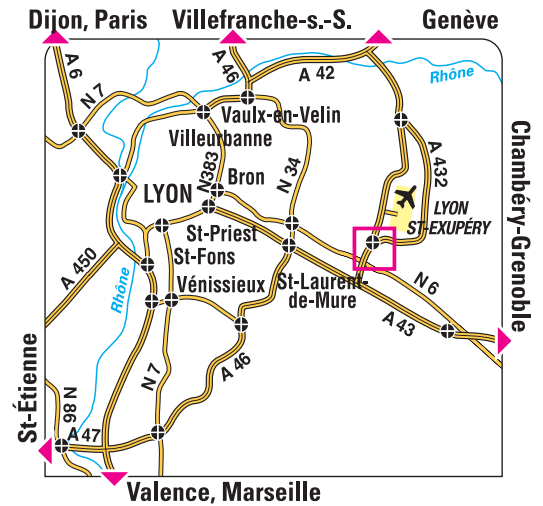

LYON SAINT-EXUPÉRY

RENAULT EURODRIVE / M.D.S.

18, av. du Maréchal Juin
69720 Saint-Laurent-de-Mure

© Getting to the centre

The M.D.S. centre is near the post office "La Poste".

📍 PICK-UP SERVICE

Daily.

When the agreed flight or train arrives at St-Exupéry, call our representative on +33 (0)4 72 48 42 02 or 0800 73 69 67 from the station or airport, using a landline (free phone number accessible from most public telephones).

A free minibus service will take you to the reception centre, 4 km away.

📍 RETURN SERVICE

Daily.

Return address: as above.
A free minibus service will take you to your departure terminal.

Switchboard hours:

Monday to Friday, from 9:00 am to 5:00 pm, except on public holidays.

☎ +33 (0)4 72 48 42 02

✉ eurodrive@mdsparc.com

📅 Public holidays: 01/01 - 04/25

- 05/01 - 05/08 - 06/02 - 06/13

- 07/14 - 08/15 - 11/01 - 11/11 -

12/25 - 12/31

CAUTION

- For pick-ups: if you do not send a flight number, then you must make an appointment with your center no later than 3 working days before the agreed pick-up date.
- For drop-offs: you must make an appointment with your center no later than 3 working days before the agreed drop-off date.
- You will wait up to 30 minutes maximum beyond the agreed time and one hour after flight arrival statement.

CONTACT YOUR CENTER...

Amsterdam +31 (0)20 890 38 46
Avignon +33 (0)4 26 07 74 54
Barcelona +34 93 184 56 71
Biarritz +33 (0)5 24 62 06 62
Bordeaux +33 (0)6 74 78 65 08
Brest +33 (0)6 63 05 88 79
Brussels +32 (0)2 712 03 01
+32 (0)475 72 08 80
Calais +33 (0)6 07 32 15 43

Frankfurt +49 (0)69 257 385 652
Geneva +33 (0)6 84 97 25 47
Lisbon +351 21 846 27 97
London +44 (0)20 881 996 91
Madrid +34 91 329 29 11
+34 91 329 27 10
Marseille +33 (0)4 42 14 31 49
Milan +39 0240 708 236

Montpellier +33 (0)6 08 02 26 11
+33 (0)6 81 08 81 14
Munich +49 (0)69 33 29 62 46
Nantes +33 (0)2 40 75 73 51
Nice +33 (0)4 92 29 13 83
Paris 16^e +33 (0)1 40 71 72 40
Paris Orly +33 (0)1 49 75 13 50
Paris-CDG +33 (0)1 48 62 37 53
Porto +351 22 996 64 27

Rome +39 0699 268 392
Santiago de Compostela
+34 981 58 64 44
(saturday) +34 608 98 17 49
St-Louis +33 (0)3 89 89 70 00
Strasbourg +33 (0)3 88 49 11 07
Toulouse +33 (0)5 40 80 43 12
Vigo +34 98 625 10 88
Zurich +41 (0)43 500 42 04

RENAULT EURODRIVE

www.renault-eurodrive.com

DRIVE THE CHANGE