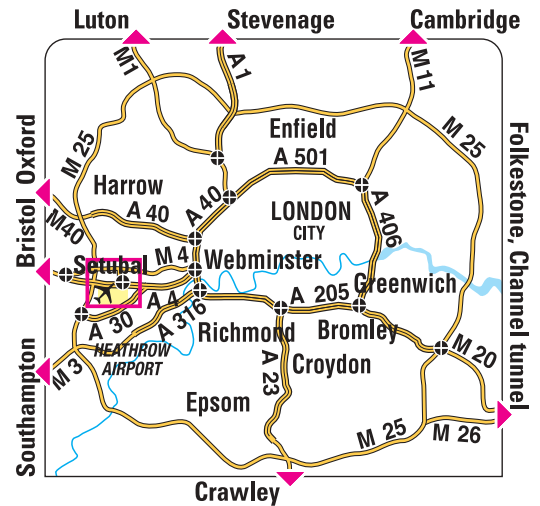

LONDON HEATHROW

RENAULT EURODRIVE / M.D.S. / RENTALCAR UK
Heathrow Airport London
Sipson Road – Unit 6 Sovereign Court
UB7 0JE Heathrow

© **Getting to the centre**
M.D.S. / RENTALCAR UK centre, 50 m from the Texaco gas station.

📍 **PICK-UP SERVICE**
Daily.
When your flight arrives, as specified in your booking, call our representative on +44 (0)20 881 996 91 or 0800 376 98 67 from the airport, using a landline (free phone number accessible from most public telephones). A free minibus will take you to the reception centre, 3 km away.

📍 **RETURN SERVICE**
Daily.
Return address: as above. A free minibus will take you to your departure terminal.

Switchboard hours:
Monday to Friday, from 9:00 am to 5:00 pm, except on public holidays.
☎ **+44 (0)20 881 996 91**
✉ **eurodrive@mdspar.com**

📅 **Public holidays:** 01/01 - 04/25 - 05/02 - 05/30 - 08/29 - 12/25 - 12/26

CAUTION

- For pick-ups: if you do not send a flight number, then you must make an appointment with your center no later than 3 working days before the agreed pick-up date.
- For drop-offs: you must make an appointment with your center no later than 3 working days before the agreed drop-off date.
- You will wait up to 30 minutes maximum beyond the agreed time and one hour after flight arrival statement.

CONTACT YOUR CENTER...

Amsterdam +31 (0)20 890 38 46	Frankfurt +49 (0)69 257 385 652	Montpellier +33 (0)6 08 02 26 11	Rome +39 0699 268 392
Avignon +33 (0)4 26 07 74 54	Geneva +33 (0)6 84 97 25 47	+33 (0)6 81 08 81 14	Santiago de Compostela
Barcelona +34 93 184 56 71	Lisbon +351 21 846 27 97	Munich +49 (0)69 33 29 62 46	+34 981 58 64 44
Biarritz +33 (0)5 24 62 06 62	Lyon +33 (0)4 72 48 42 02	Nantes +33 (0)2 40 75 73 51	(saturday) +34 608 98 17 49
Bordeaux +33 (0)6 74 78 65 08	Madrid +34 91 329 29 11	Nice +33 (0)4 92 29 13 83	St-Louis +33 (0)3 89 89 70 00
Brest +33 (0)6 63 05 88 79	+34 91 329 27 10	Paris 16^e +33 (0)1 40 71 72 40	Strasbourg +33 (0)3 88 49 11 07
Brussels +32 (0)2 712 03 01	Marseille +33 (0)4 42 14 31 49	Paris Orly +33 (0)1 49 75 13 50	Toulouse +33 (0)5 40 80 43 12
+32 (0)475 72 08 80	Milan +39 0240 708 236	Paris-CDG +33 (0)1 48 62 37 53	Vigo +34 98 625 10 88
Calais +33 (0)6 07 32 15 43		Porto +351 22 996 64 27	Zurich +41 (0)43 500 42 04