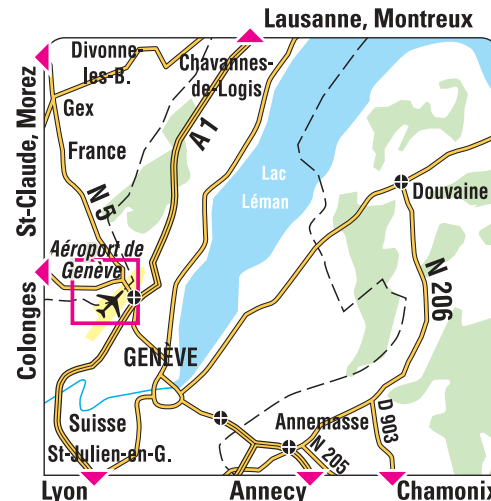

GENEVA COINTRIN

RENAULT EURODRIVE / M.D.S.

Première Classe Hotel
Parc des Anneaux de Magny
Route du Nant
01280 Prévessin-Moens

PICK-UP SERVICE

Daily.
Vehicles can be picked up on the French side only. Take the exit marked "Secteur France".
When your flight arrives, as specified in your booking, call our representative on +33 (0)6 84 97 25 47 or 0800 73 69 81 using a landline (free phone number accessible from most public telephones). A free minibus will take you to the reception centre, 4 km away.

RETURN SERVICE

Daily.
Return address: as above.
A free minibus will take you to your departure terminal.

Switchboard hours:

Monday to Friday, from 9:00 am to 5:00 pm, except on public holidays.
☎ +33 (0)6 84 97 25 47
✉ eurodrive@mdsparc.com

📅 **Public holidays:** 01/01 - 04/25
- 05/01 - 05/08 - 06/02 - 06/13
- 07/14 - 08/15 - 11/01 - 11/11 - 12/25 - 12/31

CAUTION

- For pick-ups: if you do not send a flight number, then you must make an appointment with your center no later than 3 working days before the agreed pick-up date.
- For drop-offs: you must make an appointment with your center no later than 3 working days before the agreed drop-off date.
- You will wait up to 30 minutes maximum beyond the agreed time and one hour after flight arrival statement.

CONTACT YOUR CENTER...

Amsterdam +31 (0)20 890 38 46	Frankfurt +49 (0)69 257 385 652	Montpellier +33 (0)6 08 02 26 11	Rome +39 0699 268 392
Avignon +33 (0)4 26 07 74 54	Lisbon +351 21 846 27 97	+33 (0)6 81 08 81 14	Santiago de Compostela +34 981 58 64 44
Barcelona +34 93 184 56 71	London +44 (0)20 881 996 91	Munich +49 (0)69 33 29 62 46	(saturday) +34 608 98 17 49
Biarritz +33 (0)5 24 62 06 62	Lyon +33 (0)4 72 48 42 02	Nantes +33 (0)2 40 75 73 51	St-Louis +33 (0)3 89 89 70 00
Bordeaux +33 (0)6 74 78 65 08	Madrid +34 91 329 29 11	Nice +33 (0)4 92 29 13 83	Strasbourg +33 (0)3 88 49 11 07
Brest +33 (0)6 63 05 88 79	+34 91 329 27 10	Paris 16^e +33 (0)1 40 71 72 40	Toulouse +33 (0)5 40 80 43 12
Brussels +32 (0)2 712 03 01	Marseille +33 (0)4 42 14 31 49	Paris Orly +33 (0)1 49 75 13 50	Vigo +34 98 625 10 88
+32 (0)475 72 08 80	Milan +39 0240 708 236	Paris-CDG +33 (0)1 48 62 37 53	Zurich +41 (0)43 500 42 04
Calais +33 (0)6 07 32 15 43		Porto +351 22 996 64 27