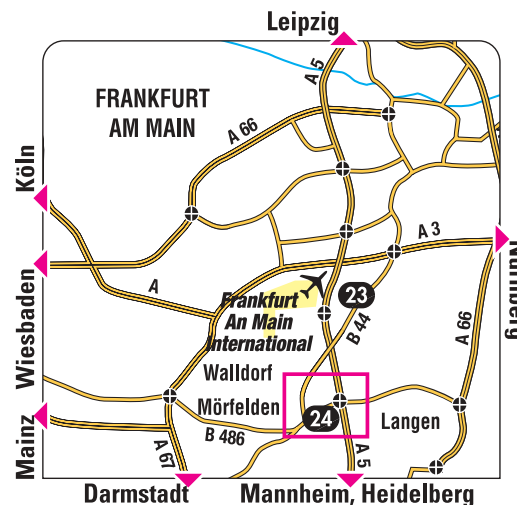

## RENAULT EURODRIVE / M.D.S.

Holiday Inn Express  
Langener Str. 200  
64546 Mörfelden

A minibus from the Holiday Inn Express Hotel will take you to the reception centre, 10 km away.

### Daily.

Return address: as above.

A free minibus will take you to your departure terminal.

**NB:** no pick-ups, drop-offs or transfers are available at Frankfurt-Hahn airport.

- 06/23 - 10/03 - 11/13 - 12/25 -

12/26