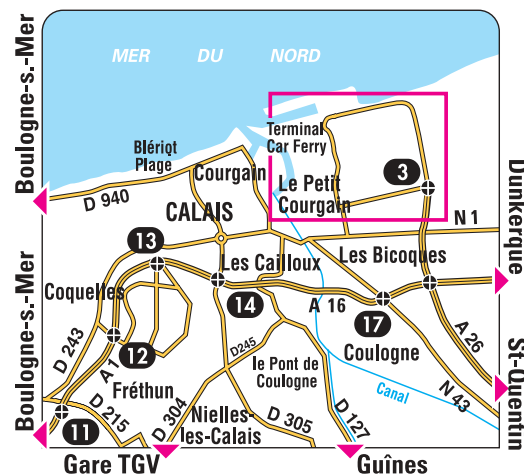

CALAIS PORT EAST TERMINAL CAR FERRY

RENAULT EURODRIVE / WALON France
Desk – "Loueurs" (Rentals)

© **Getting to the centre**
By train: TGV Fretun then 15 km by taxi (only possibility).

📞 **PICK-UP SERVICE**
Daily. Weekends and public holidays by appointment.
On your arrival, use the courtesy phone on the Renault Eurodrive/Walon France desk to contact our representative. Remember the time difference (France is one hour ahead of the UK).

📞 **RETURN SERVICE**
Calais Port – East Terminal Car Ferry.
All pertinent information will be given to you over the telephone.

Switchboard hours:
Daily. From 8:00 am to 6:00 pm, except on public holidays.
☎ **+33 (0)6 07 32 15 43**

📅 **Public holidays:** 01/01 - 04/25 - 05/01 - 05/08 - 06/02 - 06/13 - 07/14 - 08/15 - 11/01 - 11/11 - 12/25 - 12/31

CAUTION

- For pick-ups: if you do not send a flight number, then you must make an appointment with your center no later than 3 working days before the agreed pick-up date.
- For drop-offs: you must make an appointment with your center no later than 3 working days before the agreed drop-off date.
- You will wait up to 30 minutes maximum beyond the agreed time and one hour after flight arrival statement.

CONTACT YOUR CENTER...

Amsterdam +31 (0)20 890 38 46
Avignon +33 (0)4 26 07 74 54
Barcelona +34 93 184 56 71
Biarritz +33 (0)5 24 62 06 62
Bordeaux +33 (0)6 74 78 65 08
Brest +33 (0)6 63 05 88 79
Brussels +32 (0)2 712 03 01
+32 (0)475 72 08 80
Frankfurt +49 (0)69 257 385 652

Geneva +33 (0)6 84 97 25 47
Lisbon +351 21 846 27 97
London +44 (0)20 881 996 91
Lyon +33 (0)4 72 48 42 02
Madrid +34 91 329 29 11
+34 91 329 27 10
Marseille +33 (0)4 42 14 31 49
Milan +39 0240 708 236

Montpellier +33 (0)6 08 02 26 11
+33 (0)6 81 08 81 14
Munich +49 (0)69 33 29 62 46
Nantes +33 (0)2 40 75 73 51
Nice +33 (0)4 92 29 13 83
Paris 16^e +33 (0)1 40 71 72 40
Paris Orly +33 (0)1 49 75 13 50
Paris-CDG +33 (0)1 48 62 37 53
Porto +351 22 996 64 27

Rome +39 0699 268 392
Santiago de Compostela
+34 981 58 64 44
(saturday) +34 608 98 17 49
St-Louis +33 (0)3 89 89 70 00
Strasbourg +33 (0)3 88 49 11 07
Toulouse +33 (0)5 40 80 43 12
Vigo +34 98 625 10 88
Zurich +41 (0)43 500 42 04