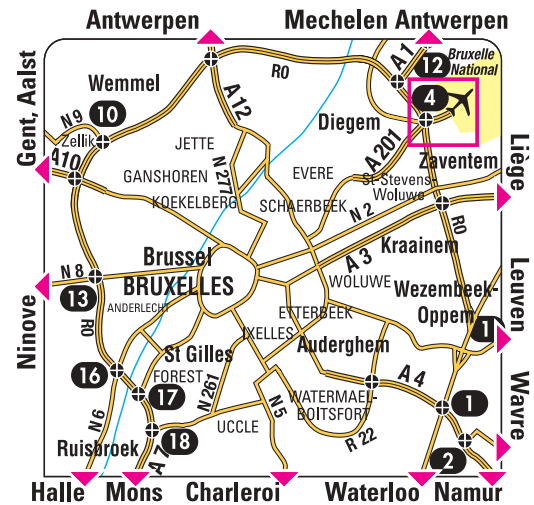

BRUSSELS ZAVENTEM

RENAULT EURODRIVE / EUROPCAR

Brussels Airport
Desk – Arrivals hall

Getting to the centre

By bus: No. 12 from Brussels, Rue Ducale.

By train: Airport City Express from Gare Centrale station in Brussels.

PICK-UP SERVICE

Daily. Monday to Friday, from 6:30 am to 11:00 pm. Saturdays from 7:00 am to 9:00 pm. Sundays and public holidays, from 8:00 am to 11:00 pm.

When your flight arrives, as specified in your booking, go to the Europcar desk (Arrivals hall).

RETURN SERVICE

Daily. Monday to Friday, from 7:00 am to 9:00 pm. Saturdays, from 8:00 am to midday. Sundays and public holidays, from 8:00 am to 9:00 pm.

Return address: reception desk in the Car Rental Park. On arriving at the airport, keep left and follow the signs to Car Rental Return (first left after the bridge). Park the car in a space marked Europcar.

Switchboard hours:

Monday to Friday, from 6:30 am to 11:00 pm. Saturdays, from 7:00 am to 9:00 pm. Sundays and public holidays, from 8:00 am to 11:00 pm.

+32 (0)2 712 03 01
or +32 (0)475 72 08 80

Public holidays: 01/01 - 04/24 - 04/25 - 05/01 - 06/02 - 06/13 - 07/21 - 08/15 - 11/01 - 11/11 - 12/25

CAUTION

- For pick-ups: if you do not send a flight number, then you must make an appointment with your center no later than 3 working days before the agreed pick-up date.
- For drop-offs: you must make an appointment with your center no later than 3 working days before the agreed drop-off date.
- You will wait up to 30 minutes maximum beyond the agreed time and one hour after flight arrival statement.

CONTACT YOUR CENTER...

Amsterdam +31 (0)20 890 38 46
Avignon +33 (0)4 26 07 74 54
Barcelona +34 93 184 56 71
Biarritz +33 (0)5 24 62 06 62
Bordeaux +33 (0)6 74 78 65 08
Brest +33 (0)6 63 05 88 79
Calais +33 (0)6 07 32 15 43
Frankfurt +49 (0)69 257 385 652
Geneva +33 (0)6 84 97 25 47

Lisbon +351 21 846 27 97
London +44 (0)20 881 996 91
Lyon +33 (0)4 72 48 42 02
Madrid +34 91 329 29 11
+34 91 329 27 10
Marseille +33 (0)4 42 14 31 49
Milan +39 0240 708 236
Montpellier +33 (0)6 08 02 26 11
+33 (0)6 81 08 81 14

Munich +49 (0)69 33 29 62 46
Nantes +33 (0)2 40 75 73 51
Nice +33 (0)4 92 29 13 83
Paris 16^e +33 (0)1 40 71 72 40
Paris Orly +33 (0)1 49 75 13 50
Paris-CDG +33 (0)1 48 62 37 53
Porto +351 22 996 64 27
Rome +39 0699 268 392

Santiago de Compostela
+34 981 58 64 44
(saturday) +34 608 98 17 49
St-Louis +33 (0)3 89 89 70 00
Strasbourg +33 (0)3 88 49 11 07
Toulouse +33 (0)5 40 80 43 12
Vigo +34 98 625 10 88
Zurich +41 (0)43 500 42 04

RENAULT EURODRIVE

www.renault-eurodrive.com

DRIVE THE CHANGE