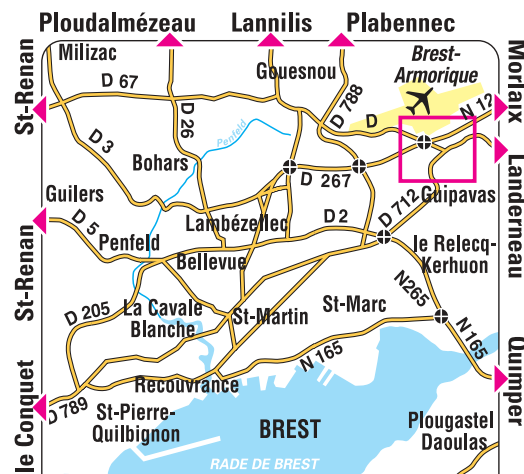

## RENAULT EURODRIVE / M.D.S.

Airport – P3 car park

### Daily.

Return address: airport, P3 car park. A free minibus service will take you to your departure terminal.

You will be expected no later than 30 minutes after the arranged time.

- 07/14 - 08/15 - 11/01 - 11/11 -

12/25 - 12/31