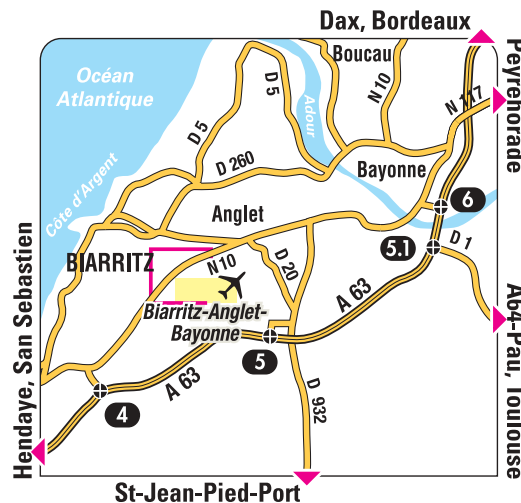

BIARRITZ ANGLET

RENAULT EURODRIVE / M.D.S.

ZAC de Parme
Allée de Galin
64600 Anglet

Getting to the centre

By car: On the roundabout coming into the airport, follow the "parking couvert" sign.

PICK-UP SERVICE

Daily.
When your train or flight arrives, as specified in your booking, call our representative on +33 (0)5 24 62 06 62 or 0805 62 01 05 from the airport, using a landline (free phone number accessible from most public telephones).
A free minibus service will take you to the reception centre, 0.5 km from the airport.

RETURN SERVICE

Daily.
Return address: as above.
A free minibus service will take you to the airport.

Switchboard hours:

Monday to Friday, from 9:00 am to 5:00 pm, except on public holidays.
☎ +33 (0)5 24 62 06 62
✉ eurodrive@mdsparc.com

📅 **Public holidays:** 01/01 - 04/05 - 05/01 - 05/08 - 05/13 - 05/24 - 07/14 - 08/15 - 11/01 - 11/11 - 12/25

CAUTION

- For pick-ups: if you do not send a flight number, then you must make an appointment with your center no later than 3 working days before the agreed pick-up date.
- For drop-offs: you must make an appointment with your center no later than 3 working days before the agreed drop-off date.
- You will wait up to 30 minutes maximum beyond the agreed time and one hour after flight arrival statement.

CONTACT YOUR CENTER...

Amsterdam +31 (0)20 890 38 46
Avignon +33 (0)4 26 07 74 54
Barcelona +34 93 184 56 71
Bordeaux +33 (0)6 74 78 65 08
Brest +33 (0)6 63 05 88 79
Brussels +32 (0)2 712 03 01
+32 (0)475 72 08 80
Calais +33 (0)6 07 32 15 43
Frankfurt +49 (0)69 257 385 62

Geneva +33 (0)6 84 97 25 47
Lisbon +351 21 846 27 97
London +44 (0)20 881 996 91
Lyon +33 (0)4 72 48 42 02
Madrid +34 91 329 29 11
+34 91 329 27 10
Marseille +33 (0)4 42 14 31 49
Milan +39 0240 708 236

Montpellier +33 (0)6 08 02 26 11
+33 (0)6 81 08 81 14
Munich +49 (0)69 33 29 62 46
Nantes +33 (0)2 40 75 73 51
Nice +33 (0)4 92 29 13 83
Paris 16^e +33 (0)1 40 71 72 40
Paris Orly +33 (0)1 49 75 13 50
Paris-CDG +33 (0)1 48 62 37 53
Porto +351 22 996 64 27

Rome +39 0699 268 392
Santiago de Compostela
+34 981 58 64 44
(saturday) +34 608 98 17 49
St-Louis +33 (0)3 89 89 70 00
Strasbourg +33 (0)3 88 49 11 07
Toulouse +33 (0)5 40 80 43 12
Vigo +34 98 625 10 88
Zurich +41 (0)43 500 42 04